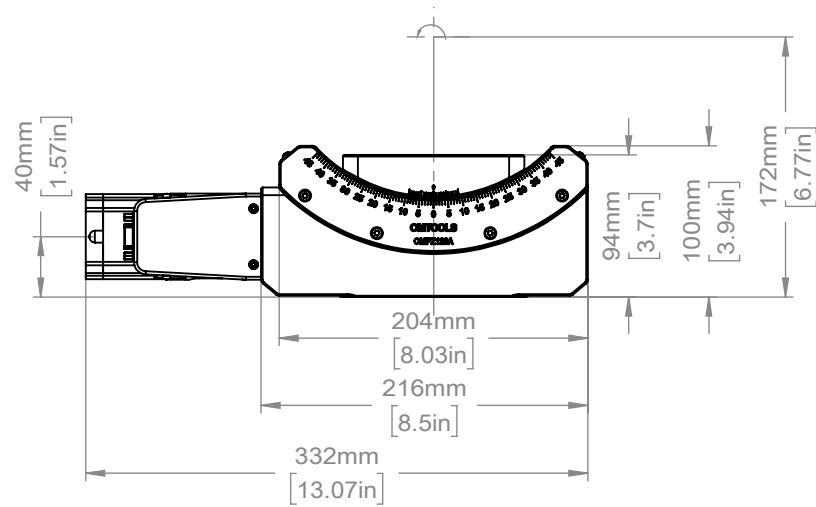

Ø 35KNURLING ADJUSTMENT KONB
DO NOT SCREW/UNSCREW PAST EXTENTS

DRAWING PROJECTION 		OMTOOLS	
REV	A0		
DRAWN	HSY	WEIGHT	SCALE
DATE	2021/12/2	8.8kg	1:5
FOR INFORMATION ONLY NOT FOR MANUFACTURING PURPOSES			