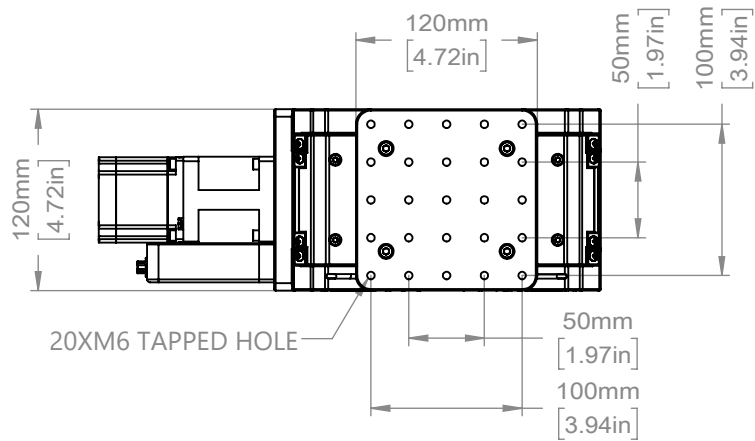

Ø 35KNURLING ADJUSTMENT KONB
DO NOT SCREW/UNSCREW PAST EXTENTS

DRAWING PROJECTION 		OMTOOLS	
REV	A0		
DRAWN	HSY	WEIGHT	SCALE
DATE	2021/12/2	8.8kg	1:5
FOR INFORMATION ONLY NOT FOR MANUFACTURING PURPOSES			