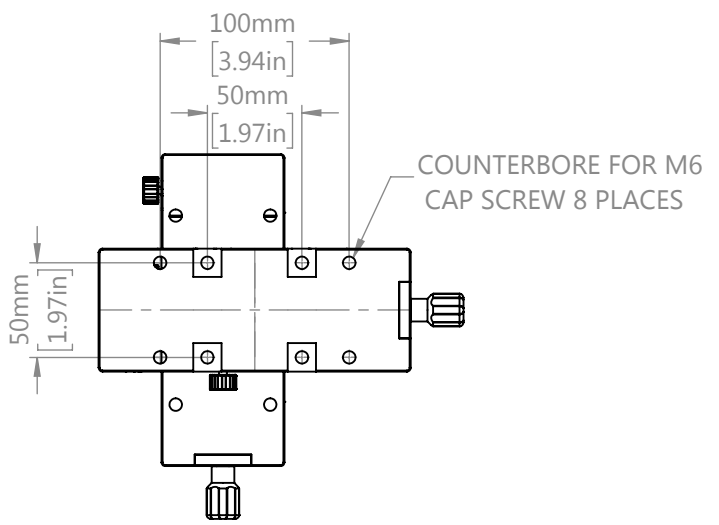

TOP VIEW

DRAWING PROJECTION 		<b>OMTOOLS</b>	
REV	A0		
DRAWN	TODD	WEIGHT	SCALE
DATE	2021/6/11	1.8kg	1:4
FOR INFORMATION ONLY NOT FOR MANUFACTURING PURPOSES			