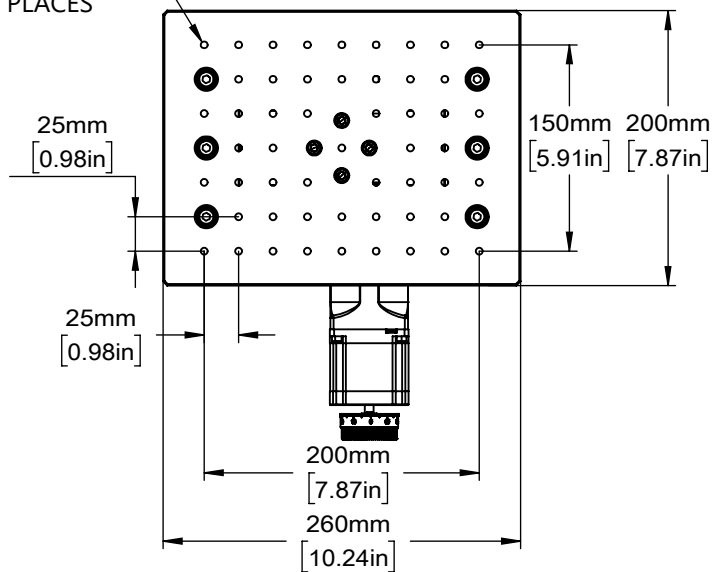

M6 MOUNTING HOLES THROUGH 53 PLACES

DRAWING PROJECTION 		<b>OMTOOLS</b>	
REV	A0		
DRAWN	TODD	WEIGHT	SCALE
DATE	2021/7/12	15.6kg	2:11
FOR INFORMATION ONLY NOT FOR MANUFACTURING PURPOSES			