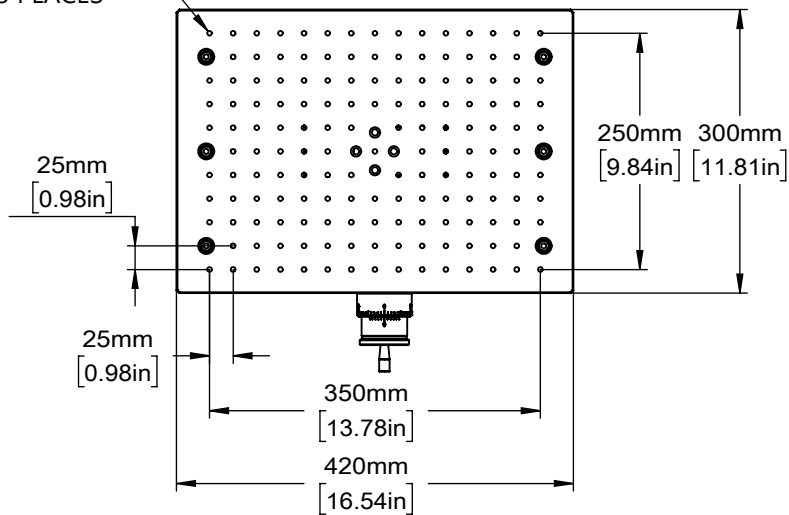

M6 MOUNTING HOLES THROUGH 155 PLACES

DRAWING PROJECTION 		OMTOOLS	
REV	A0		
DRAWN	TODD	WEIGHT	SCALE
DATE	2021/7/12	37.1kg	1:8
FOR INFORMATION ONLY NOT FOR MANUFACTURING PURPOSES			