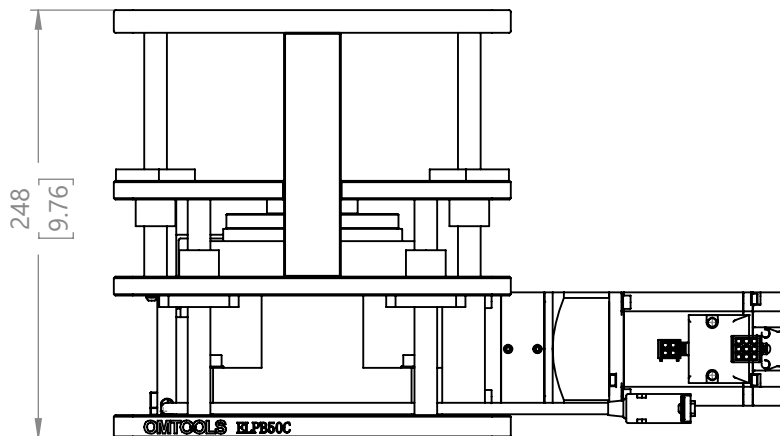

FULLY RETRACTED

FULLY EXTENDED

View A

TOP View

DRAWING PROJECTION

**OMTOOLS**

REV A0

ELPB50C 精密电动升降台

DRAWN TODD

DATE 2023/3/10

WEIGHT

SCALE

FOR INFORMATION ONLY  
NOT FOR MANUFACTURING PURPOSES

15.682kg

1:4