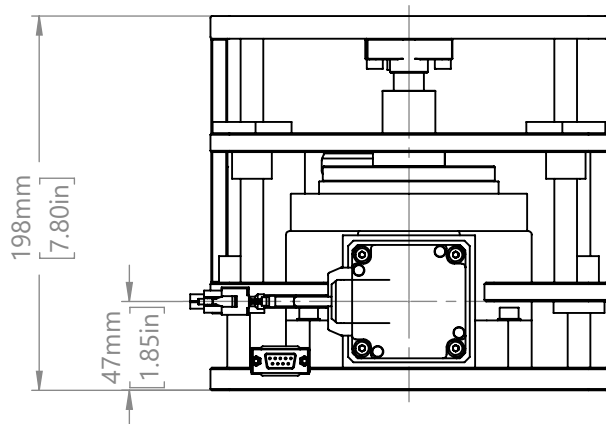

FULLY RETRACTED

FULLY EXTENDED

View A

TOP View

DRAWING PROJECTION

**OMTOOLS**

REV A0

ELPB50C 精密电动升降台

DRAWN TODD

DATE 2023/3/10

WEIGHT

SCALE

FOR INFORMATION ONLY  
NOT FOR MANUFACTURING PURPOSES

15.682kg

1:4