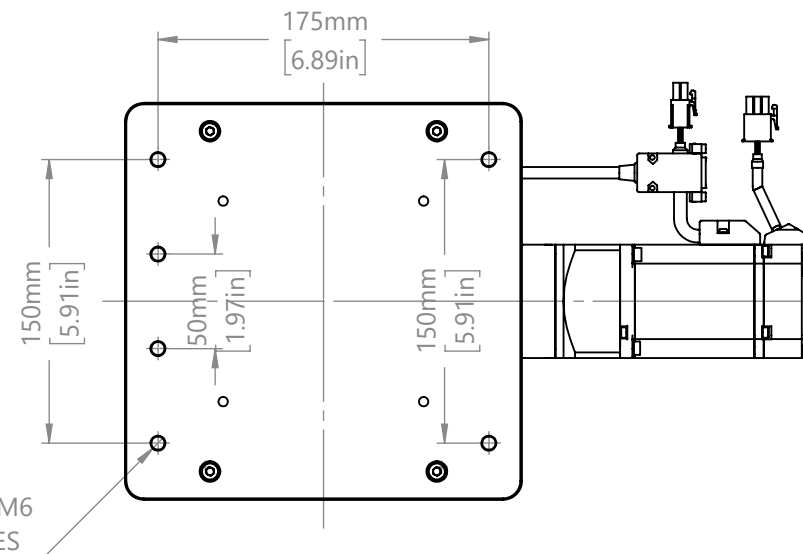

FULLY RETRACTED

FULLY EXTENDED

View A

TOP View

DRAWING PROJECTION

**OMTOOLS**

REV A0

ELPB50C 精密电动升降台

DRAWN TODD

DATE 2023/3/10

WEIGHT

SCALE

FOR INFORMATION ONLY  
NOT FOR MANUFACTURING PURPOSES

15.682kg

1:4