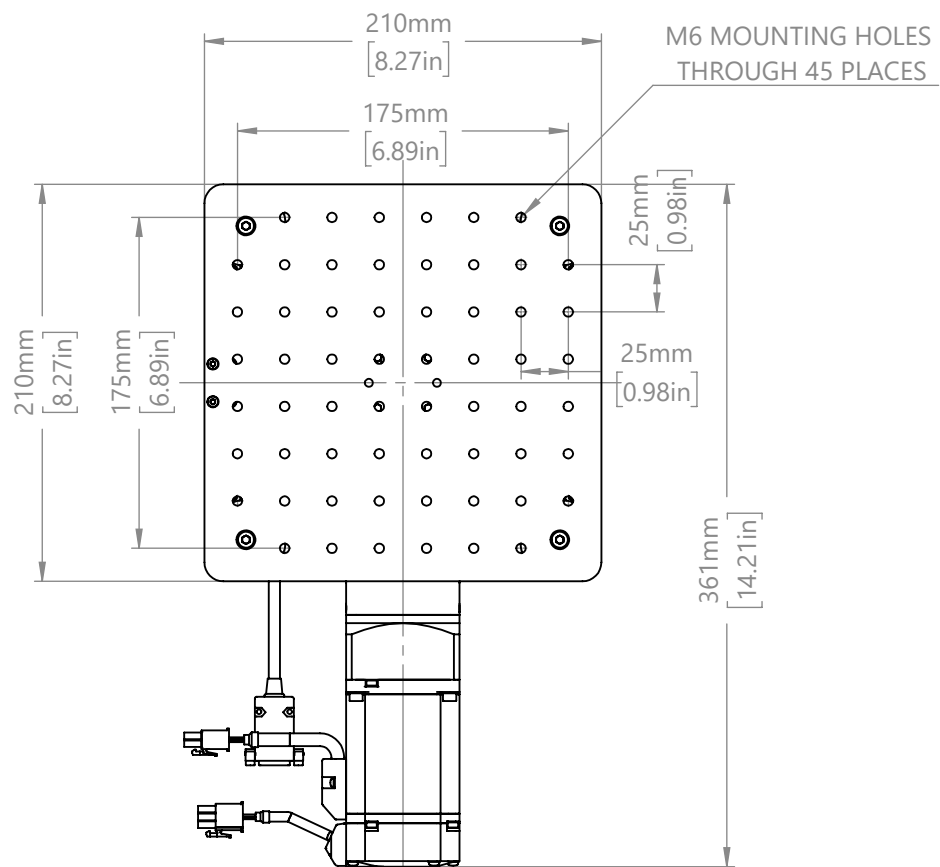

FULLY RETRACTED

FULLY EXTENDED

View A

TOP View

DRAWING PROJECTION

**OMTOOLS**

REV A0

ELPB50C 精密电动升降台

DRAWN TODD

DATE 2023/3/10

WEIGHT

SCALE

FOR INFORMATION ONLY  
NOT FOR MANUFACTURING PURPOSES

15.682kg

1:4