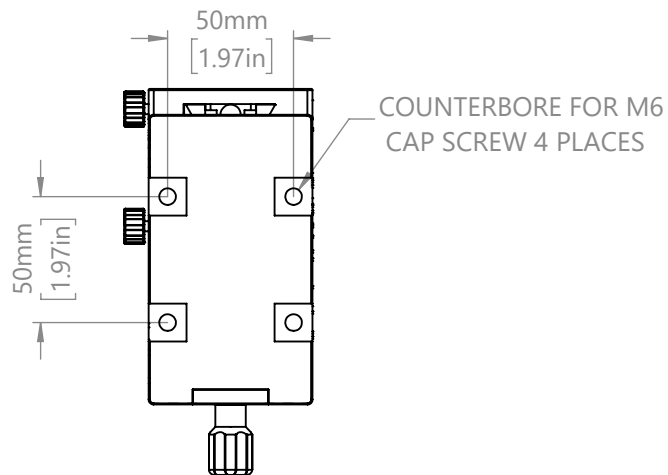

TOP VIEW

DRAWING PROJECTION 		OMTOOLS	
REV	A0		
DRAWN	TODD	WEIGHT	SCALE
DATE	2021/6/11	0.95kg	1:3
FOR INFORMATION ONLY NOT FOR MANUFACTURING PURPOSES			