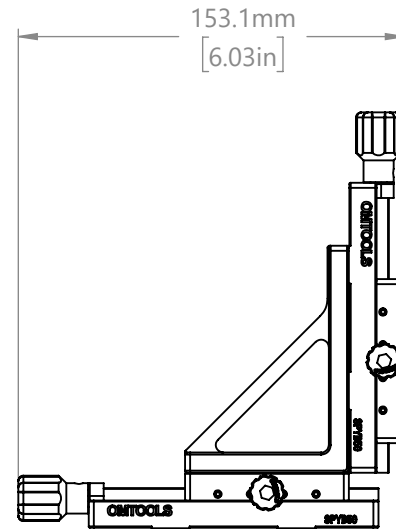

TOP VIEW

DRAWING PROJECTION 		OMTOOLS	
REV	A0		
DRAWN	TODD	WEIGHT	SCALE
DATE	2021/6/11	0.95kg	1:3
FOR INFORMATION ONLY NOT FOR MANUFACTURING PURPOSES			