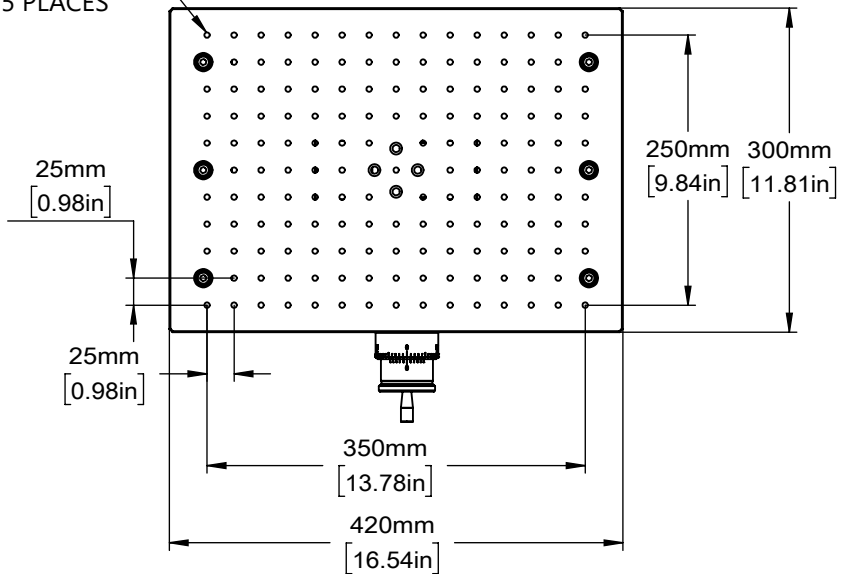

M6 MOUNTING HOLES
THROUGH 155 PLACES

DRAWING PROJECTION 		OMTOOLS	
REV	A0		
DRAWN	TODD	WEIGHT	SCALE
DATE	2021/7/12	26.7kg	1:7
FOR INFORMATION ONLY NOT FOR MANUFACTURING PURPOSES			