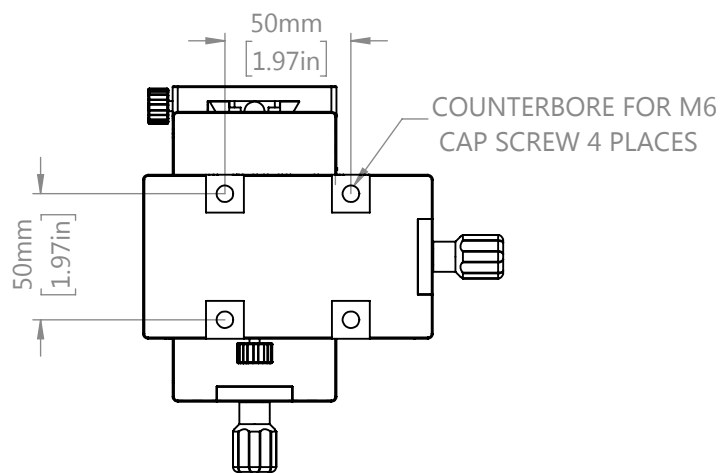

TOP VIEW

DRAWING PROJECTION 		OMTOOLS	
REV	A0		
DRAWN	TODD	WEIGHT	SCALE
DATE	2021/6/11	1.4kg	1:3
FOR INFORMATION ONLY NOT FOR MANUFACTURING PURPOSES			