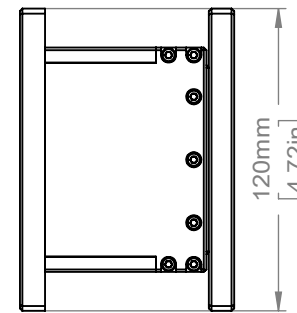

FULLY EXTENDED

FULLY RETRACTED

BOTTOM VIEW

DRAWING PROJECTION		<b>OMTOOLS</b>	
REV	A0		
DRAWN	HSY	WEIGHT	SCALE
DATE	2020.12.03	2.161kg	1:3
FOR INFORMATION ONLY NOT FOR MANUFACTURING PURPOSES			