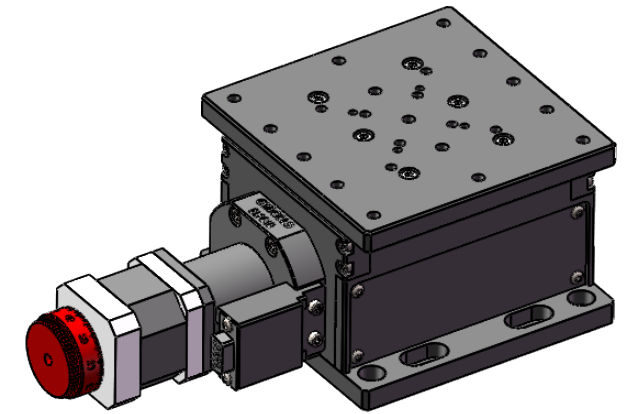

FULLY EXTENDED

FULLY RETRACTED

BOTTOM VIEW

DRAWING PROJECTION		<b>OMTOOLS</b>	
REV	A0		
DRAWN	HSY	WEIGHT	SCALE
DATE	2020.12.03	2.161kg	1:3
FOR INFORMATION ONLY NOT FOR MANUFACTURING PURPOSES			