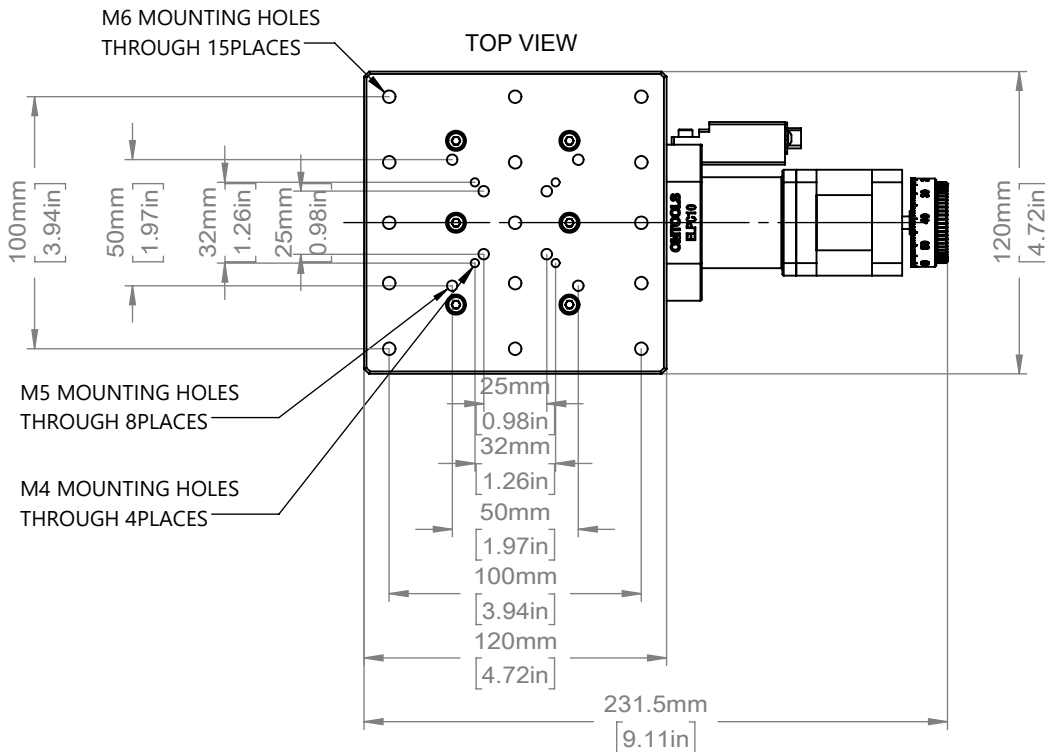

FULLY EXTENDED

FULLY RETRACTED

BOTTOM VIEW

DRAWING PROJECTION		<b>OMTOOLS</b>	
REV	A0		
DRAWN	HSY	WEIGHT	SCALE
DATE	2020.12.03	2.161kg	1:3
FOR INFORMATION ONLY NOT FOR MANUFACTURING PURPOSES			