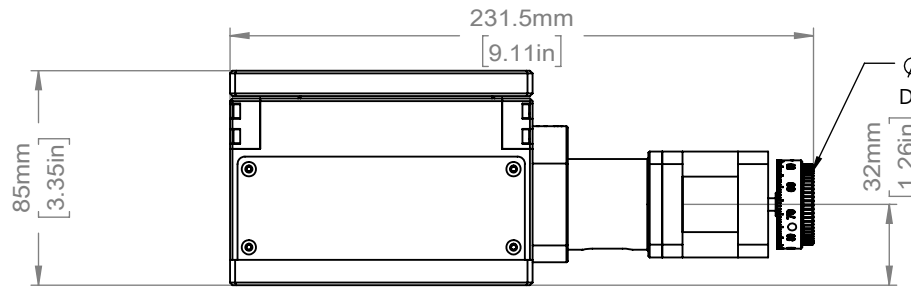

FULLY EXTENDED

FULLY RETRACTED

BOTTOM VIEW

DRAWING PROJECTION		<b>OMTOOLS</b>	
REV	A0		
DRAWN	HSY	WEIGHT	SCALE
DATE	2020.12.03	2.161kg	1:3
FOR INFORMATION ONLY NOT FOR MANUFACTURING PURPOSES			