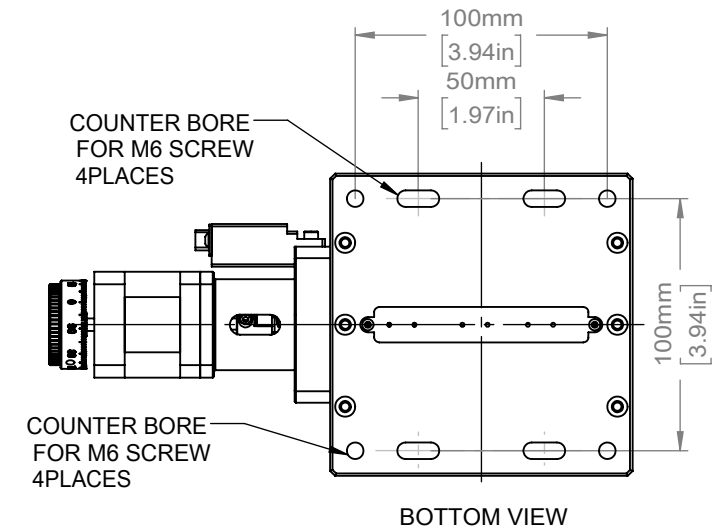

FULLY EXTENDED

FULLY RETRACTED

BOTTOM VIEW

DRAWING PROJECTION		<b>OMTOOLS</b>	
REV	A0		
DRAWN	HSY	WEIGHT	SCALE
DATE	2020.12.03	2.161kg	1:3
FOR INFORMATION ONLY NOT FOR MANUFACTURING PURPOSES			