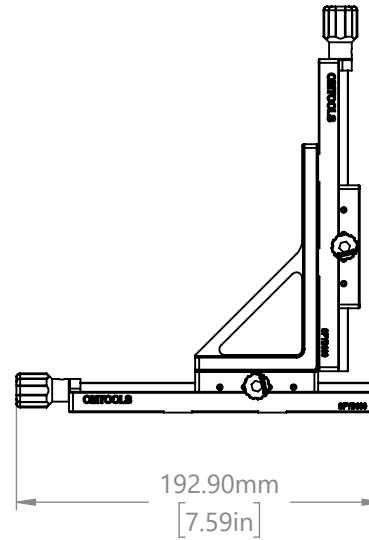

TOP VIEW

DRAWING PROJECTION 		<b>OMTOOLS</b>	
REV	A0		
DRAWN	TODD	WEIGHT	SCALE
DATE	2021/6/11	1.3kg	1:4
FOR INFORMATION ONLY NOT FOR MANUFACTURING PURPOSES			