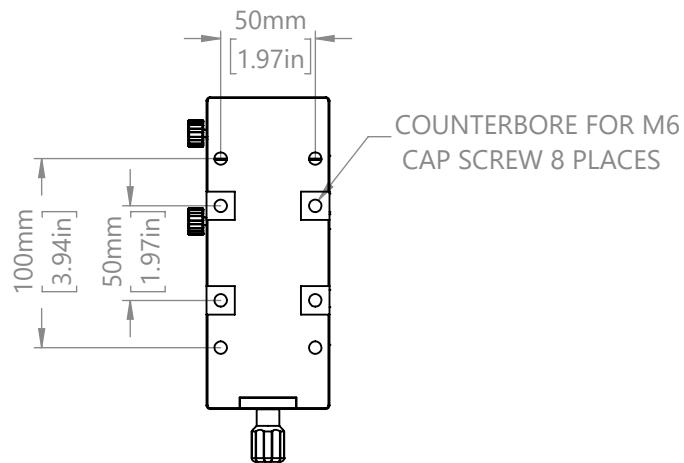

TOP VIEW

DRAWING PROJECTION 		<b>OMTOOLS</b>	
REV	A0		
DRAWN	TODD	WEIGHT	SCALE
DATE	2021/6/11	1.3kg	1:4
FOR INFORMATION ONLY NOT FOR MANUFACTURING PURPOSES			