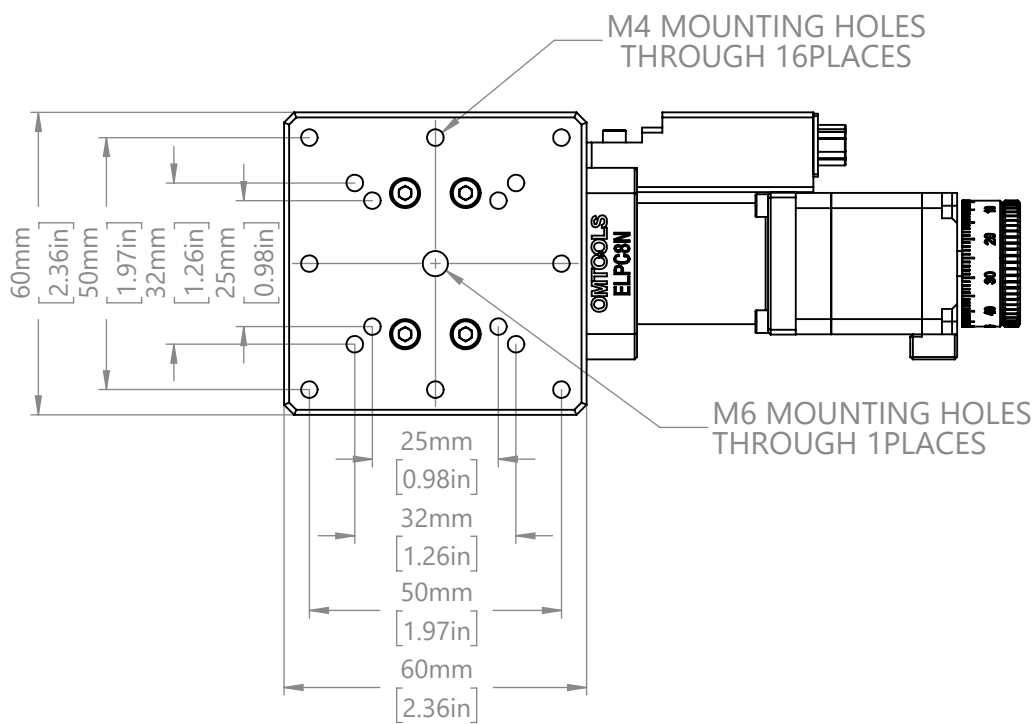

BOTTOM VIEW

DRAWING PROJECTION					
REV	A0	ELPC8N 电动升降台			
DRAWN	TODD	WEIGHT	SCALE		
DATE	2023/3/10	0.592kg	2:3		
FOR INFORMATION ONLY NOT FOR MANUFACTURING PURPOSES					