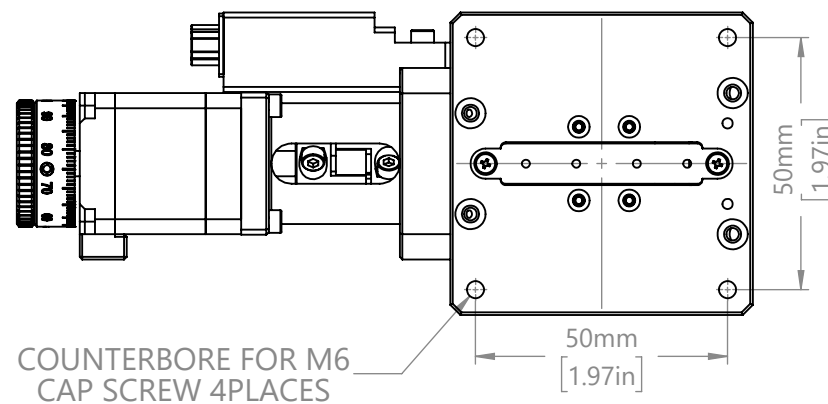

BOTTOM VIEW

DRAWING PROJECTION					
REV	A0	ELPC8N 电动升降台			
DRAWN	TODD	WEIGHT	SCALE		
DATE	2023/3/10	0.592kg	2:3		
FOR INFORMATION ONLY NOT FOR MANUFACTURING PURPOSES					