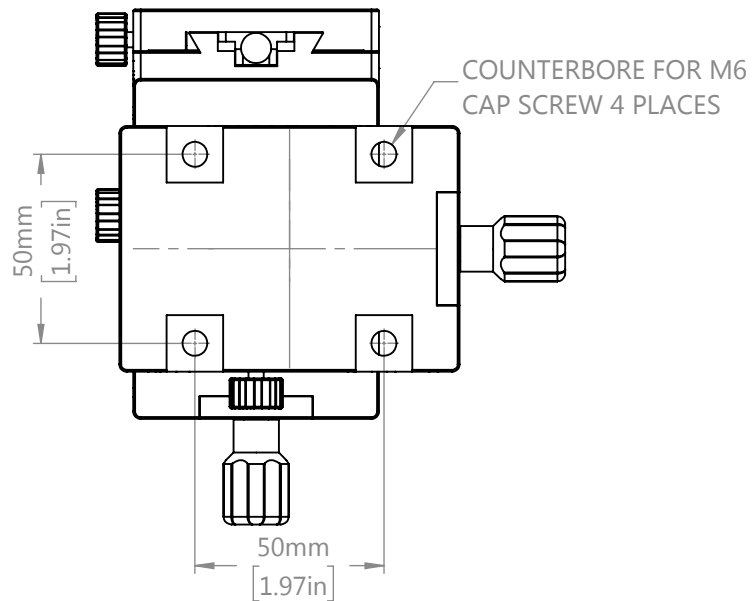

TOP VIEW

DRAWING PROJECTION 		<b>OMTOOLS</b>	
REV	A0		
DRAWN	TODD	WEIGHT	SCALE
DATE	2021/6/11	1.2kg	1:2
FOR INFORMATION ONLY NOT FOR MANUFACTURING PURPOSES			