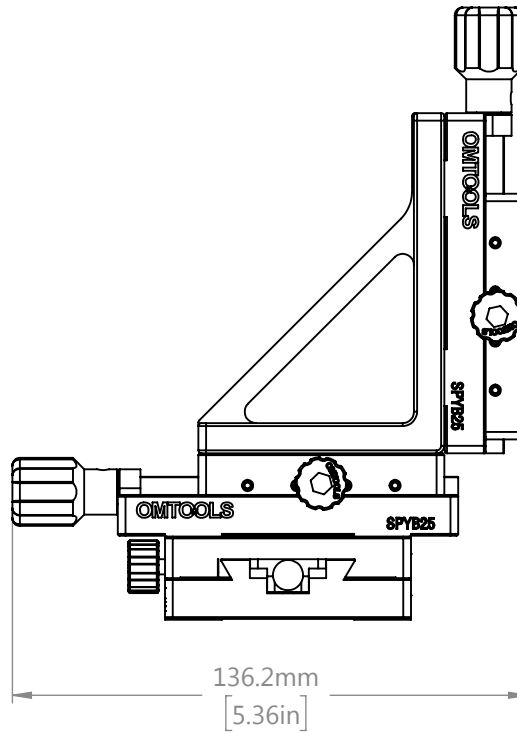

TOP VIEW

DRAWING PROJECTION 		<b>OMTOOLS</b>	
REV	A0		
DRAWN	TODD	WEIGHT	SCALE
DATE	2021/6/11	1.2kg	1:2
FOR INFORMATION ONLY NOT FOR MANUFACTURING PURPOSES			