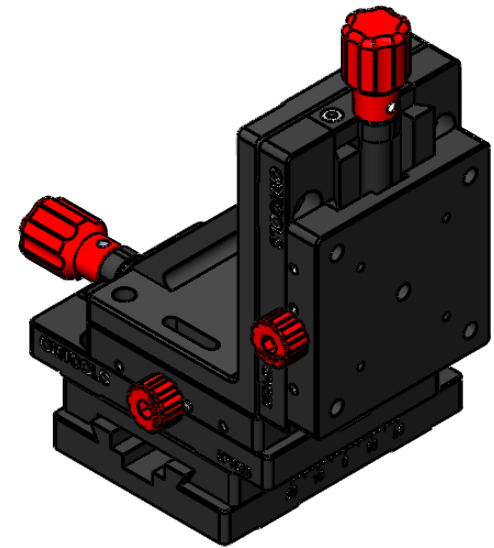

TOP VIEW

DRAWING PROJECTION 		<b>OMTOOLS</b>	
REV	A0		
DRAWN	TODD	WEIGHT	SCALE
DATE	2021/6/11	1.2kg	1:2
FOR INFORMATION ONLY NOT FOR MANUFACTURING PURPOSES			