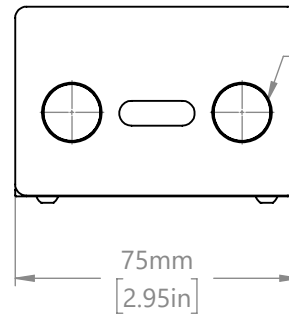

LASER-ENGRAVED
TARGET GRIDS
AND NUMERIC

View A

MAGNET
2 PLACES

9.50mm
[0.37 in]

51.85mm
[2.04 in]

A

13.40mm
[0.53 in]

SLOT FOR M6 SCREWS

HANDLE

DRAWING
PROJECTION

OMTOOLS

REV

A0

OMGM3075

DRAWN

TODD

DATE

2023/7/3

WEIGHT

SCALE

FOR INFORMATION ONLY
NOT FOR MANUFACTURING PURPOSES

0.21kg

1:2