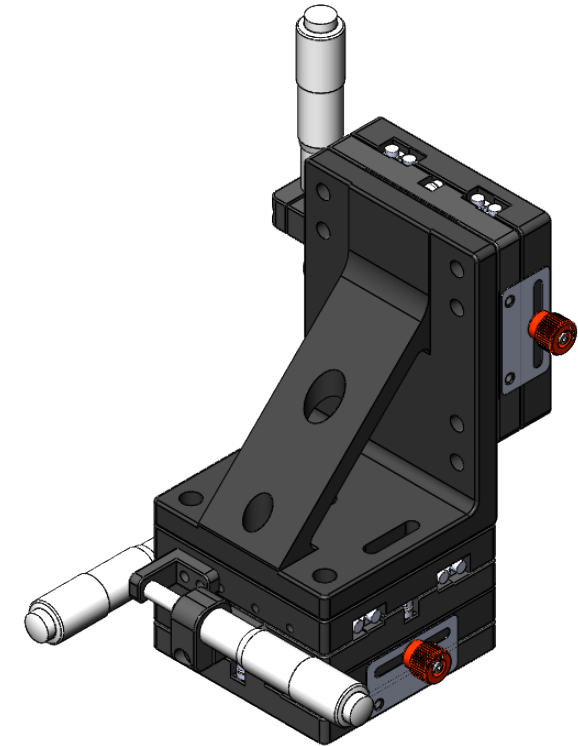

TOP VIEW

DRAWING PROJECTION 		OMTOOLS	
REV	A0		
DRAWN	TODD	WEIGHT	SCALE
DATE	2022/1/18	1.0kg	1:2
FOR INFORMATION ONLY NOT FOR MANUFACTURING PURPOSES			