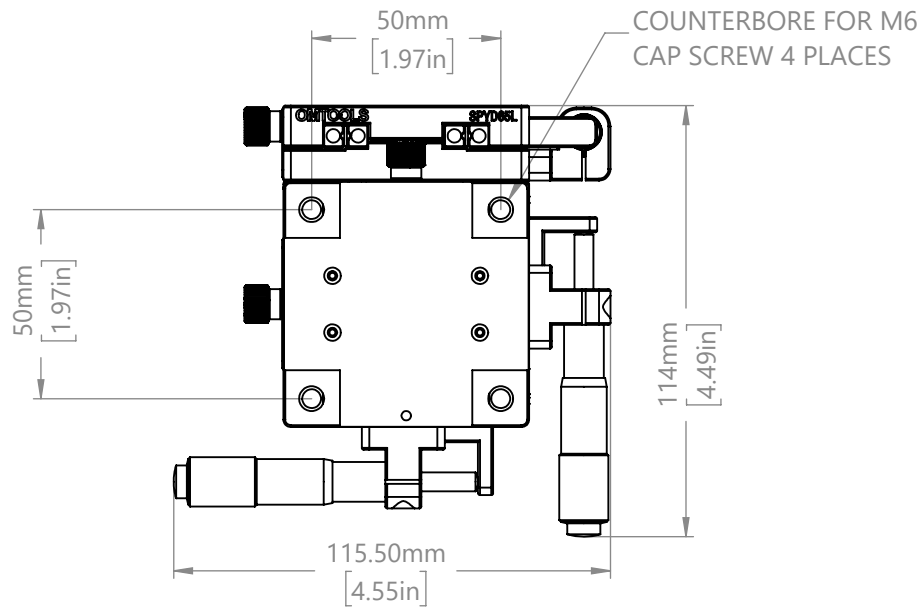

TOP VIEW

DRAWING PROJECTION 		OMTOOLS	
REV	A0		
DRAWN	TODD	WEIGHT	SCALE
DATE	2022/1/18	1.0kg	1:2
FOR INFORMATION ONLY NOT FOR MANUFACTURING PURPOSES			