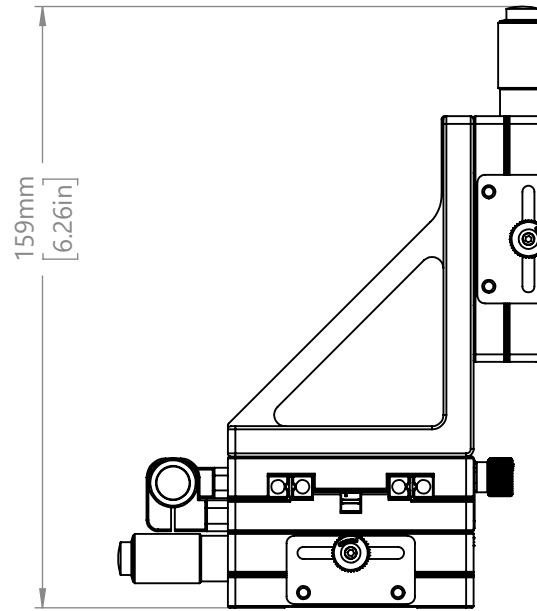

TOP VIEW

DRAWING PROJECTION 		OMTOOLS	
REV	A0		
DRAWN	TODD	WEIGHT	SCALE
DATE	2022/1/18	1.0kg	1:2
FOR INFORMATION ONLY NOT FOR MANUFACTURING PURPOSES			