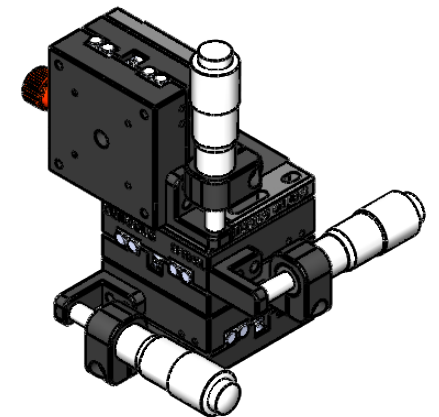

TOP VIEW

DRAWING PROJECTION 		OMTOOLS	
REV	A0		
DRAWN	TODD	WEIGHT	SCALE
DATE	2021/6/11	0.5kg	1:2
FOR INFORMATION ONLY NOT FOR MANUFACTURING PURPOSES			