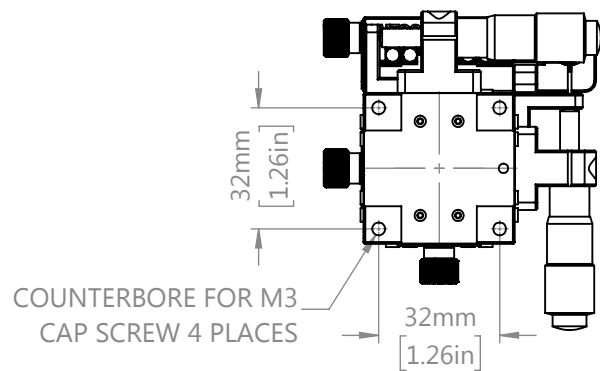

TOP VIEW

DRAWING PROJECTION 		OMTOOLS	
REV	A0		
DRAWN	TODD	WEIGHT	SCALE
DATE	2021/6/11	0.5kg	1:2
FOR INFORMATION ONLY NOT FOR MANUFACTURING PURPOSES			