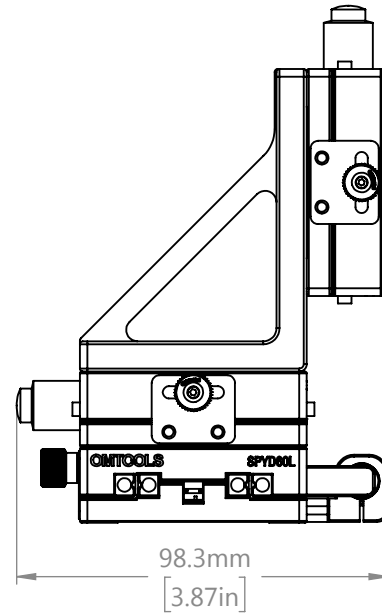

TOP VIEW

DRAWING PROJECTION 		<b>OMTOOLS</b>	
REV	A0		
DRAWN	TODD	WEIGHT	SCALE
DATE	2021/6/11	0.9kg	1:2
FOR INFORMATION ONLY NOT FOR MANUFACTURING PURPOSES			