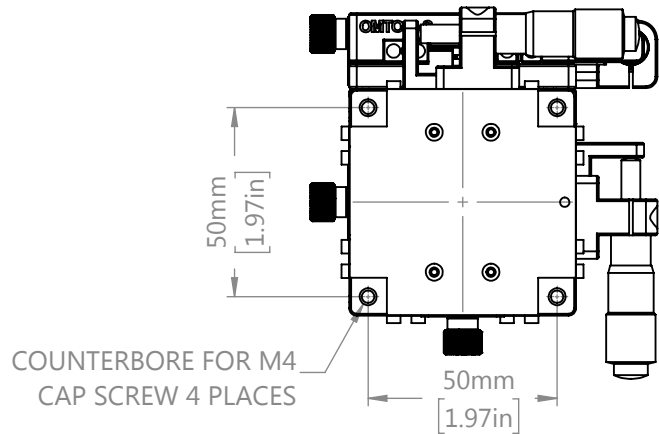

TOP VIEW

DRAWING PROJECTION 		<b>OMTOOLS</b>	
REV	A0		
DRAWN	TODD	WEIGHT	SCALE
DATE	2021/6/11	0.9kg	1:2
FOR INFORMATION ONLY NOT FOR MANUFACTURING PURPOSES			