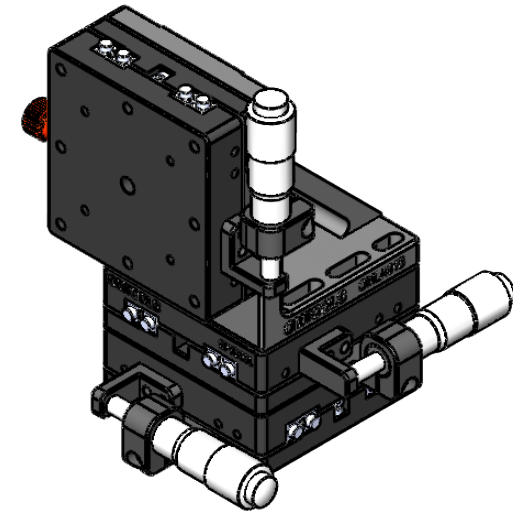

TOP VIEW

DRAWING PROJECTION 		<b>OMTOOLS</b>	
REV	A0		
DRAWN	TODD	WEIGHT	SCALE
DATE	2021/6/11	0.9kg	1:2
FOR INFORMATION ONLY NOT FOR MANUFACTURING PURPOSES			