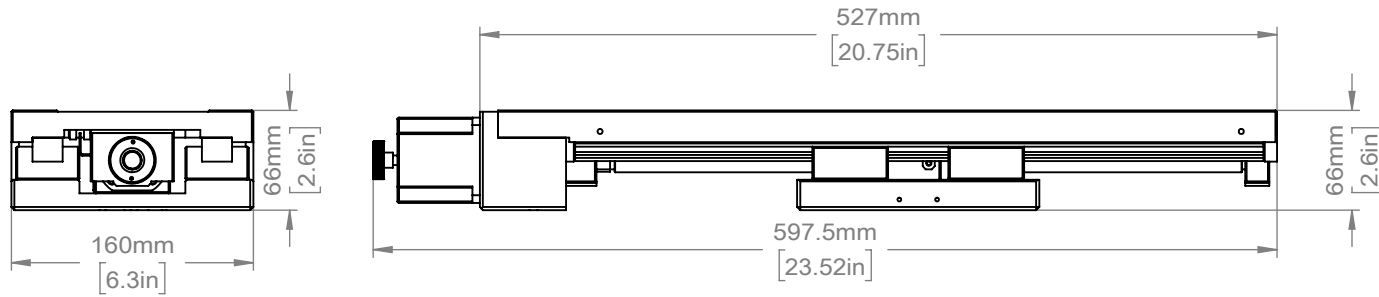

M6 MOUNTING HOLES THROUGH 41 PLACES

DRAWING PROJECTION				OMTOOLS	
REV	A0				
DRAWN	HSY	WEIGHT	SCALE		
DATE	2020.07.10	5.545kg	1:5		
FOR INFORMATION ONLY NOT FOR MANUFACTURING PURPOSES					