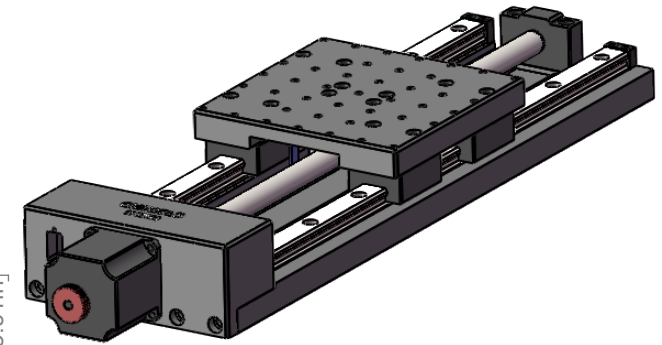

M6 MOUNTING HOLES THROUGH 41 PLACES

DRAWING PROJECTION				OMTOOLS	
REV	A0				
DRAWN	HSY	WEIGHT	SCALE		
DATE	2020.07.10	5.545kg	1:5		
FOR INFORMATION ONLY NOT FOR MANUFACTURING PURPOSES					