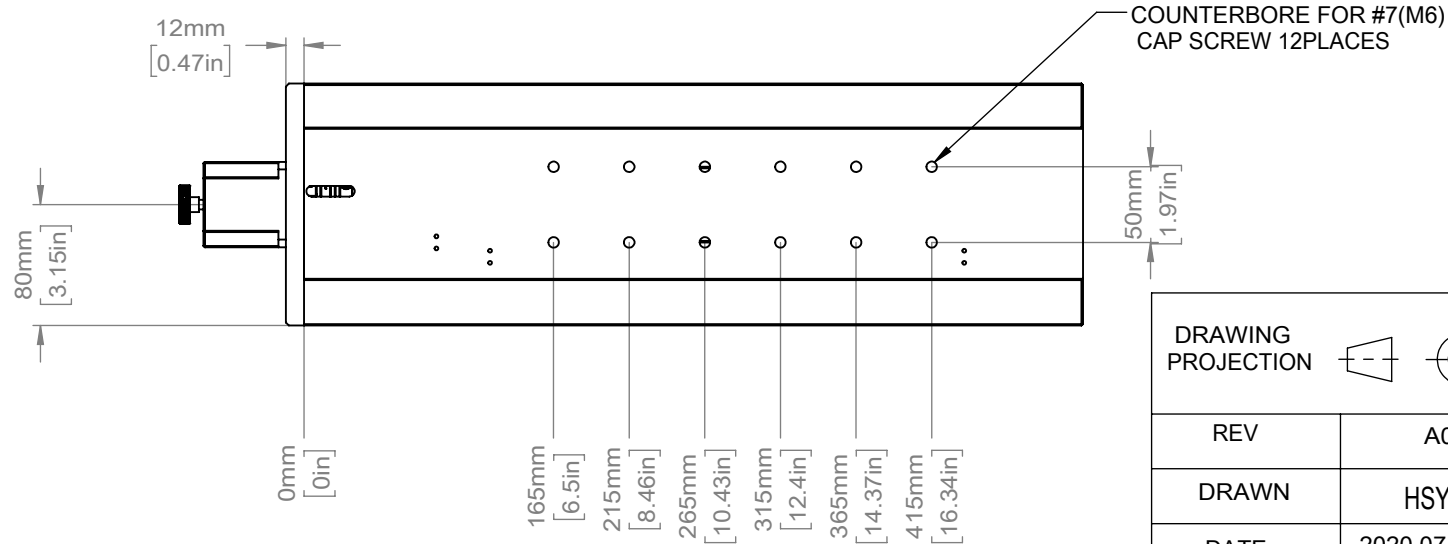

M6 MOUNTING HOLES THROUGH 41 PLACES

DRAWING PROJECTION				OMTOOLS	
REV	A0				
DRAWN	HSY	WEIGHT	SCALE		
DATE	2020.07.10	5.545kg	1:5		
FOR INFORMATION ONLY NOT FOR MANUFACTURING PURPOSES					