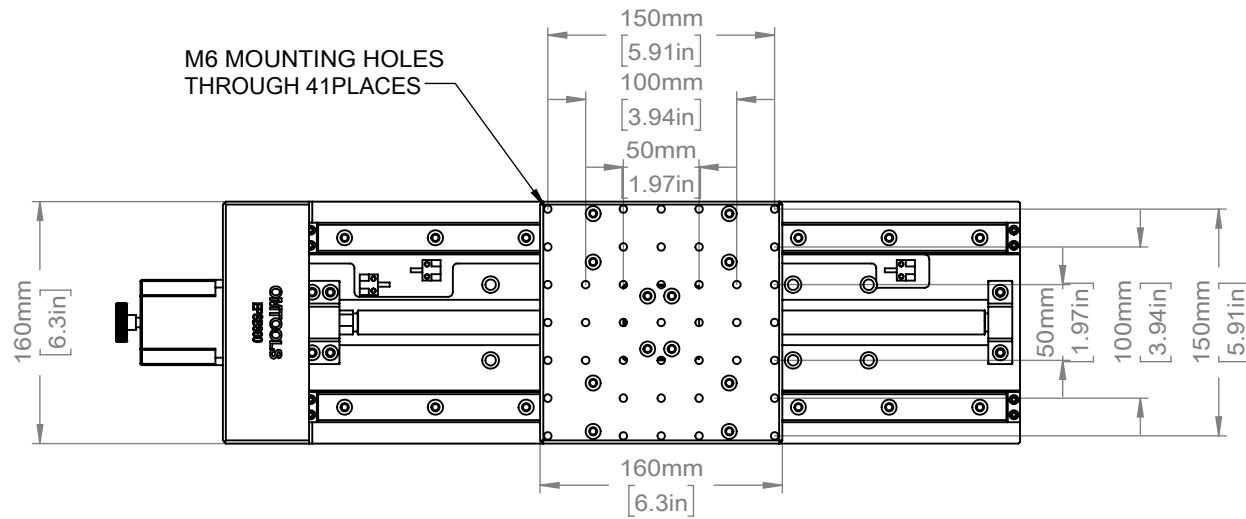

M6 MOUNTING HOLES THROUGH 41 PLACES

DRAWING PROJECTION				OMTOOLS	
REV	A0				
DRAWN	HSY	WEIGHT	SCALE		
DATE	2020.07.10	5.545kg	1:5		
FOR INFORMATION ONLY NOT FOR MANUFACTURING PURPOSES					