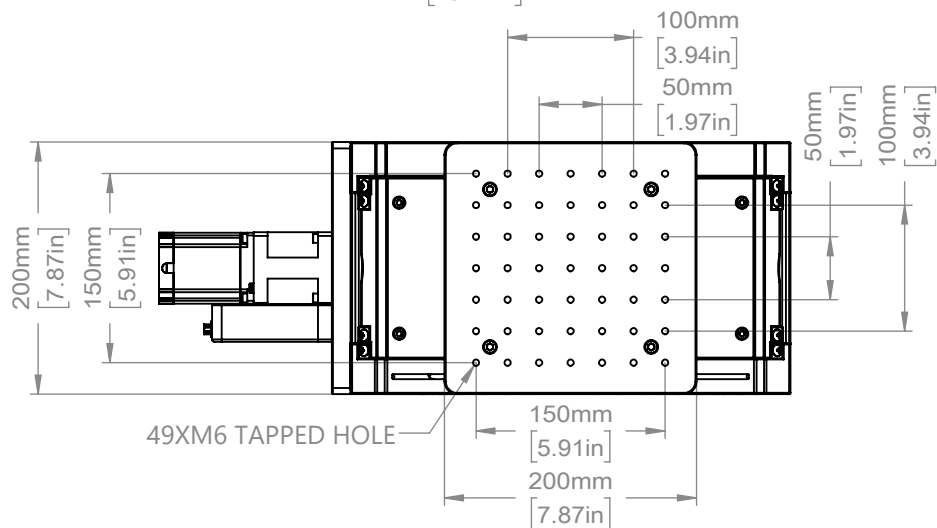

Ø 50KNURLING ADJUSTMENT KONB
DO NOT SCREW/UNSCREW PAST EXTENTS

DRAWING PROJECTION				OMTOOLS	
REV	A0				
DRAWN	HSY	WEIGHT	SCALE		
DATE	2021/12/2	32.0kg	1:6		
FOR INFORMATION ONLY NOT FOR MANUFACTURING PURPOSES					