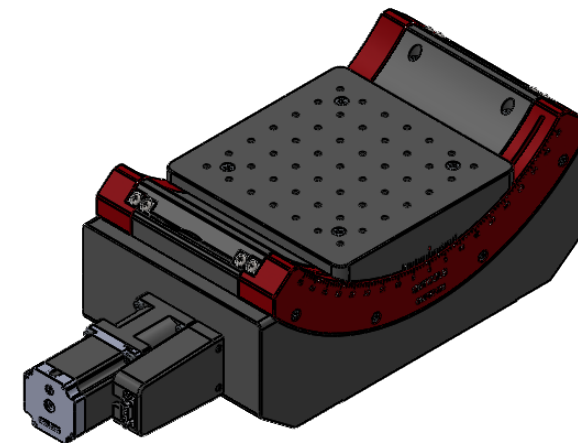

Ø 50KNURLING ADJUSTMENT KONB
DO NOT SCREW/UNSCREW PAST EXTENTS

DRAWING PROJECTION				OMTOOLS	
REV	A0				
DRAWN	HSY	WEIGHT	SCALE		
DATE	2021/12/2	32.0kg	1:6		
FOR INFORMATION ONLY NOT FOR MANUFACTURING PURPOSES					