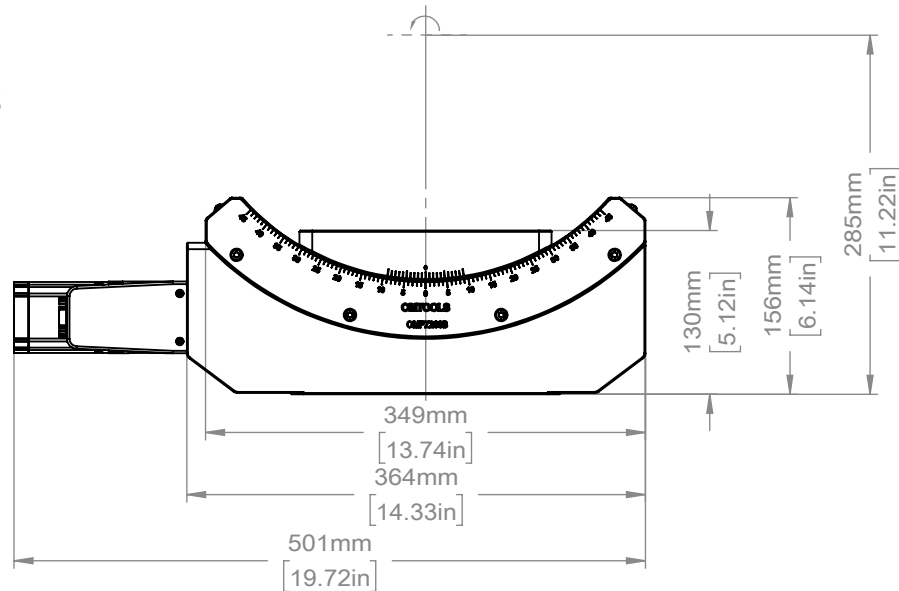

Ø 50KNURLING ADJUSTMENT KONB
DO NOT SCREW/UNSCREW PAST EXTENTS

DRAWING PROJECTION				OMTOOLS	
REV	A0				
DRAWN	HSY	WEIGHT	SCALE		
DATE	2021/12/2	32.0kg	1:6		
FOR INFORMATION ONLY NOT FOR MANUFACTURING PURPOSES					