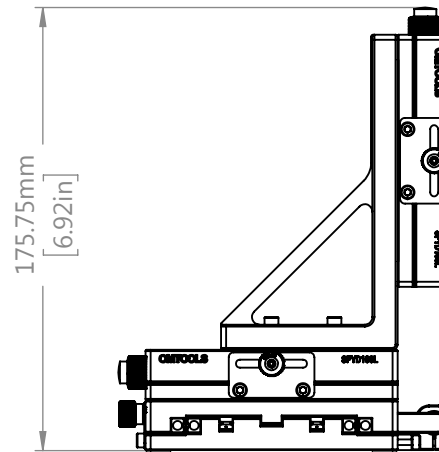

TOP VIEW

DRAWING PROJECTION 		OMTOOLS	
REV	A0		
DRAWN	TODD	WEIGHT	SCALE
DATE	2021/6/11	2.7kg	1:3
FOR INFORMATION ONLY NOT FOR MANUFACTURING PURPOSES			