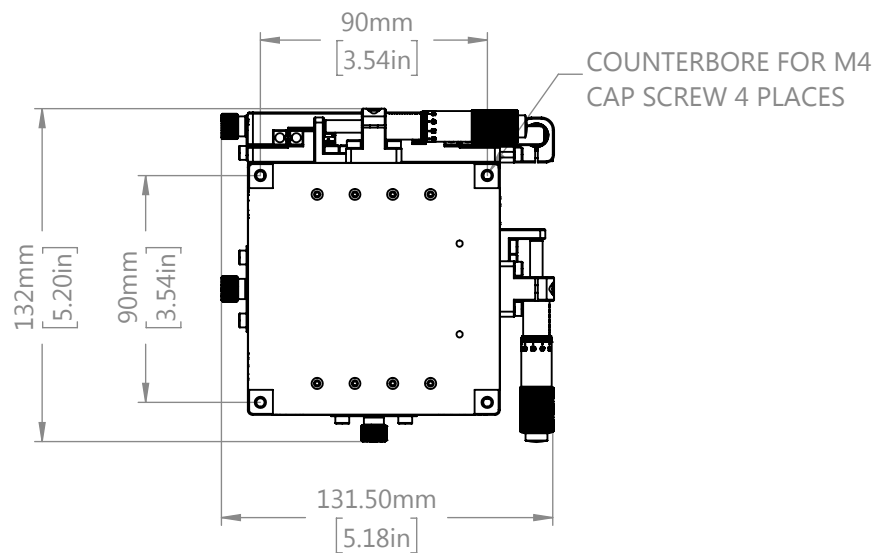

TOP VIEW

DRAWING PROJECTION 		OMTOOLS	
REV	A0		
DRAWN	TODD	WEIGHT	SCALE
DATE	2021/6/11	2.7kg	1:3
FOR INFORMATION ONLY NOT FOR MANUFACTURING PURPOSES			