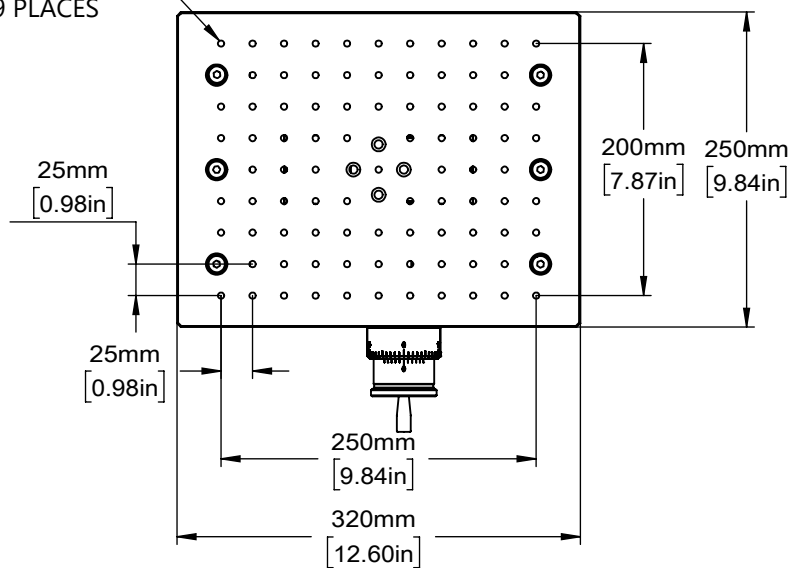

M6 MOUNTING HOLES
THROUGH 89 PLACES

DRAWING PROJECTION 		OMTOOLS	
REV	A0		
DRAWN	TODD	WEIGHT	SCALE
DATE	2021/7/12	19.9kg	1:6
FOR INFORMATION ONLY NOT FOR MANUFACTURING PURPOSES			