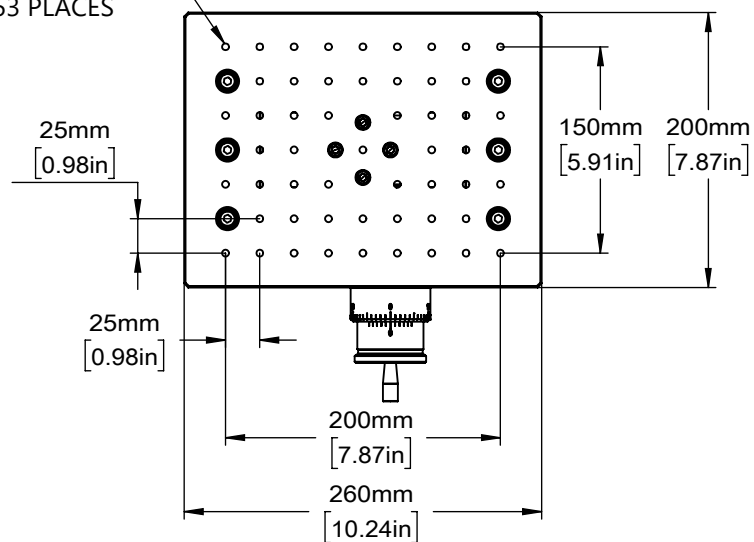

M6 MOUNTING HOLES
THROUGH 53 PLACES

DRAWING PROJECTION 		OMTOOLS	
REV	A0		
DRAWN	TODD	WEIGHT	SCALE
DATE	2021/7/12	15.69kg	2:11
FOR INFORMATION ONLY NOT FOR MANUFACTURING PURPOSES			