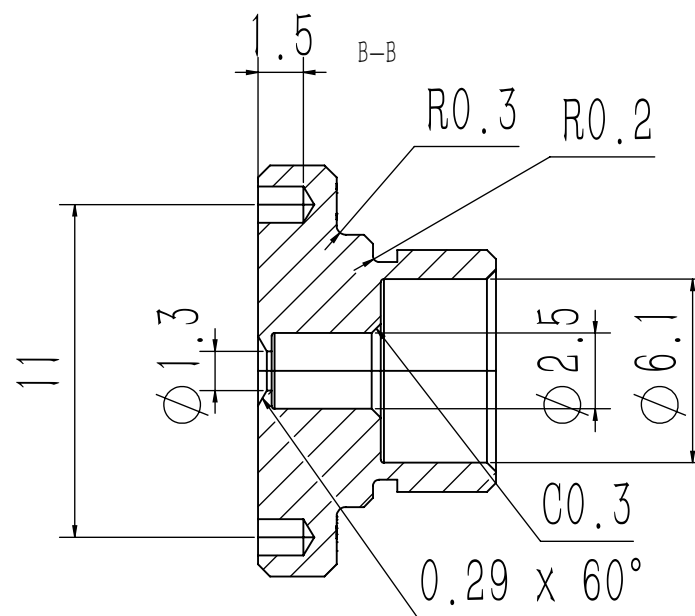

SM05 (0.535"-40)  
EXTERNAL THREAD

2-C0.4

1.5 B-B

DRAWING  
PROJECTION

**OMTOOLS**

REV

A0

DRAWN