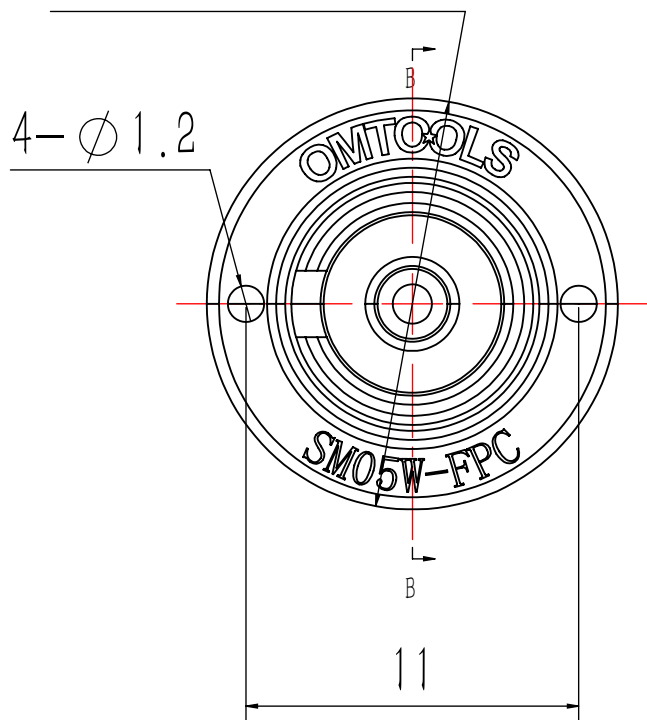

SM05 (0.535"-40)  
EXTERNAL THREAD

2-C0.4

1.5 B-B

DRAWING  
PROJECTION

**OMTOOLS**

REV

A0

DRAWN