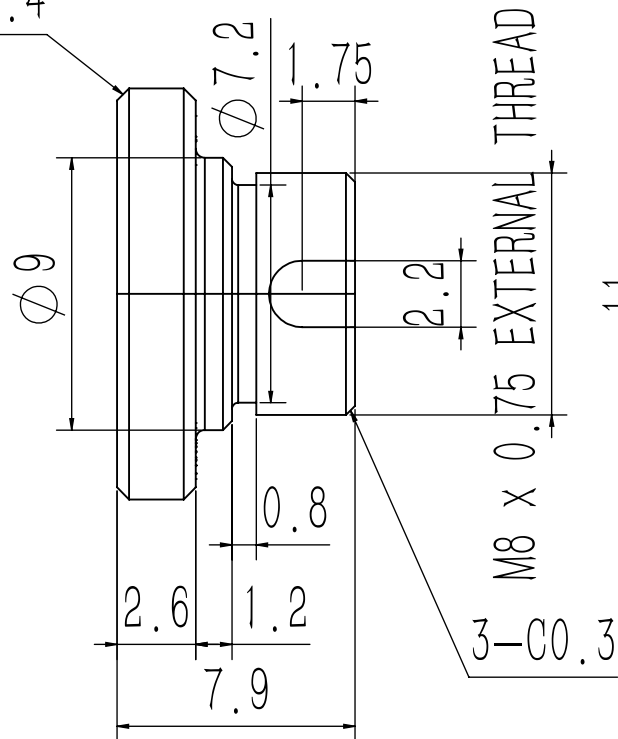

SM05 (0.535"-40)  
EXTERNAL THREAD

2-C0.4

1.5 B-B

DRAWING  
PROJECTION

**OMTOOLS**

REV

A0

DRAWN

TODD

DATE

2022/11/3

WEIGHT

SCALE

FOR INFORMATION ONLY  
NOT FOR MANUFACTURING PURPOSES

0.00kg

4:1