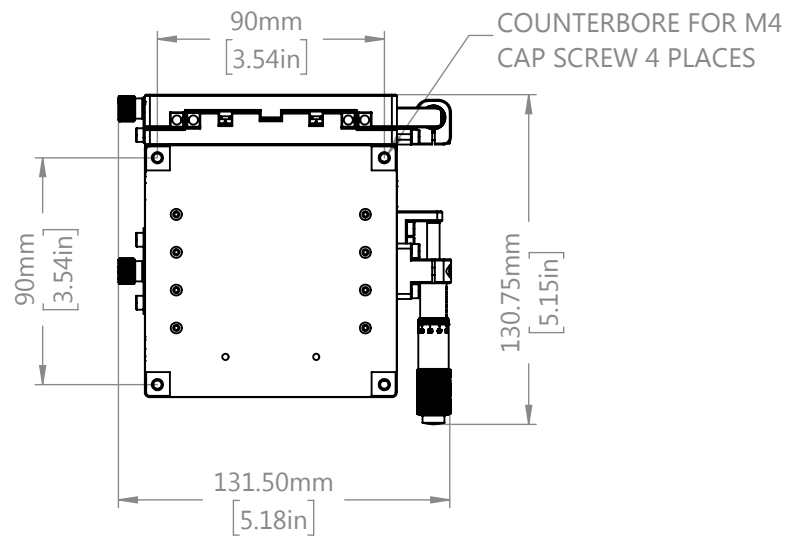

TOP VIEW

DRAWING PROJECTION 		OMTOOLS	
REV	A0		
DRAWN	TODD	WEIGHT	SCALE
DATE	2021/6/11	2.0kg	1:3
FOR INFORMATION ONLY NOT FOR MANUFACTURING PURPOSES			