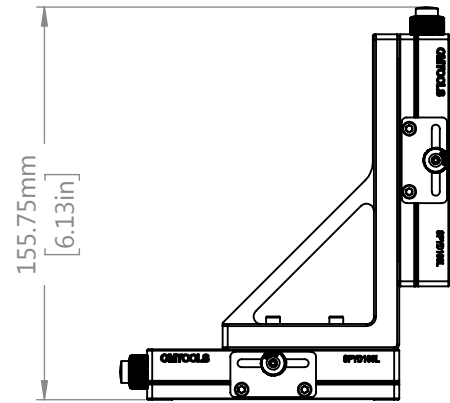

TOP VIEW

DRAWING PROJECTION 		OMTOOLS	
REV	A0		
DRAWN	TODD	WEIGHT	SCALE
DATE	2021/6/11	2.0kg	1:3
FOR INFORMATION ONLY NOT FOR MANUFACTURING PURPOSES			