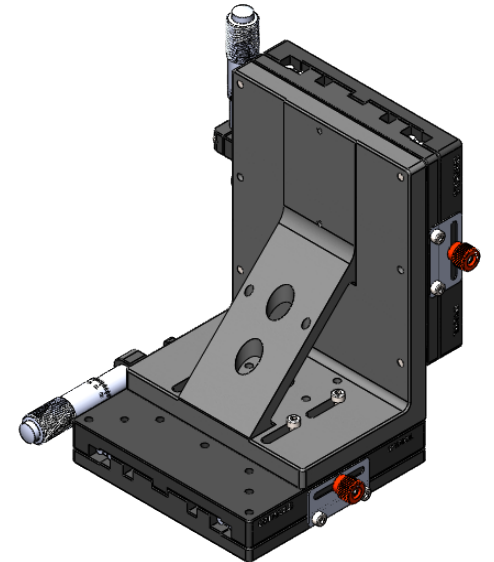

TOP VIEW

DRAWING PROJECTION 		OMTOOLS	
REV	A0		
DRAWN	TODD	WEIGHT	SCALE
DATE	2021/6/11	2.0kg	1:3
FOR INFORMATION ONLY NOT FOR MANUFACTURING PURPOSES			