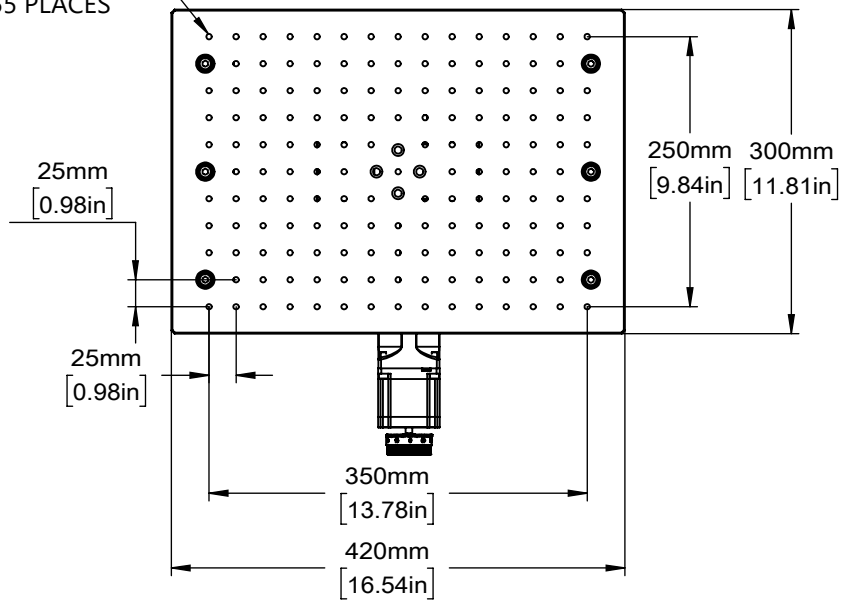

M6 MOUNTING HOLES
THROUGH 155 PLACES

DRAWING PROJECTION 		OMTOOLS	
REV	A0		
DRAWN	TODD	WEIGHT	SCALE
DATE	2021/7/12	26.7kg	1:7
FOR INFORMATION ONLY NOT FOR MANUFACTURING PURPOSES			