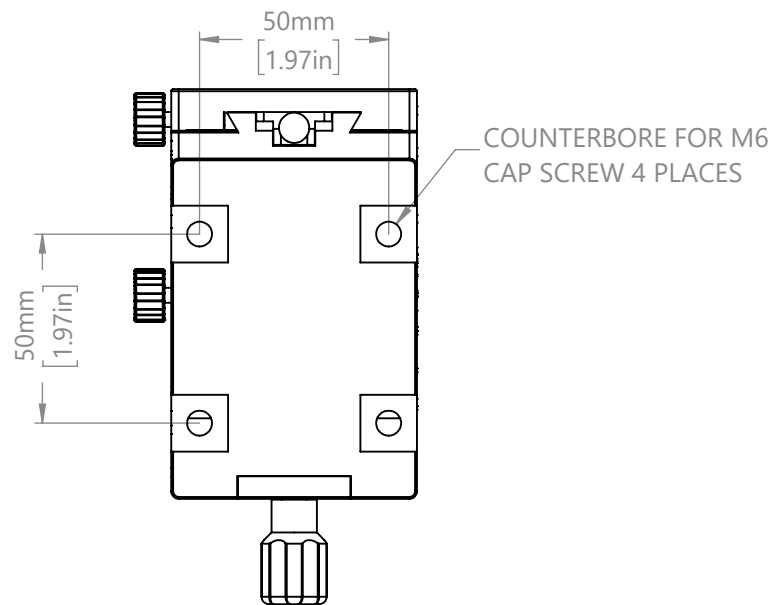

TOP VIEW

DRAWING PROJECTION 		OMTOOLS	
REV	A0		
DRAWN	TODD	WEIGHT	SCALE
DATE	2021/6/11	0.9kg	1:2
FOR INFORMATION ONLY NOT FOR MANUFACTURING PURPOSES			