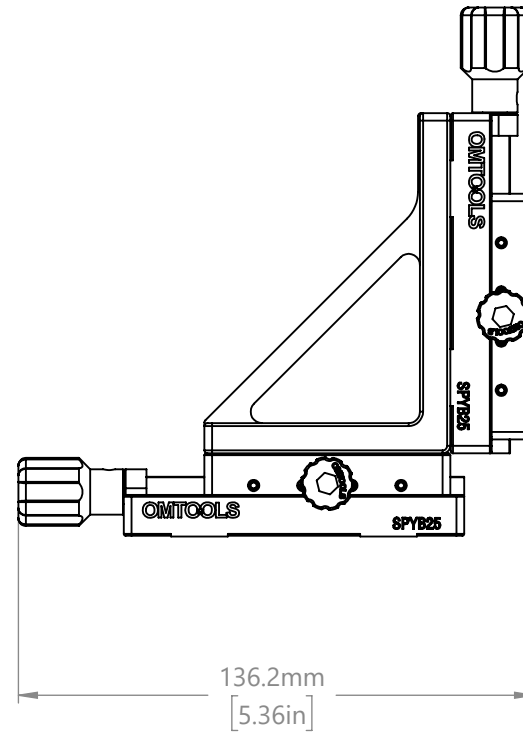

TOP VIEW

DRAWING PROJECTION 		OMTOOLS	
REV	A0		
DRAWN	TODD	WEIGHT	SCALE
DATE	2021/6/11	0.9kg	1:2
FOR INFORMATION ONLY NOT FOR MANUFACTURING PURPOSES			