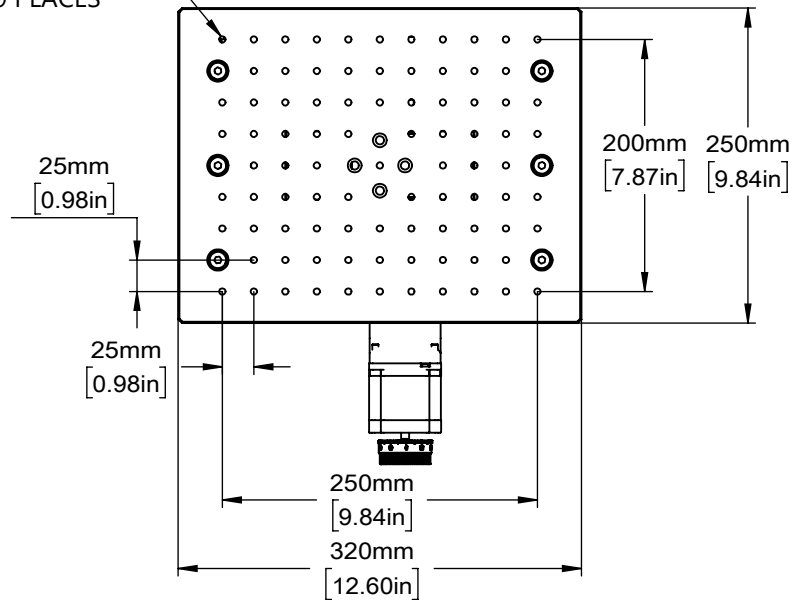

M6 MOUNTING HOLES
THROUGH 89 PLACES

DRAWING PROJECTION 		OMTOOLS	
REV	A0		
DRAWN	TODD	WEIGHT	SCALE
DATE	2021/7/12	19.9kg	1:6
FOR INFORMATION ONLY NOT FOR MANUFACTURING PURPOSES			