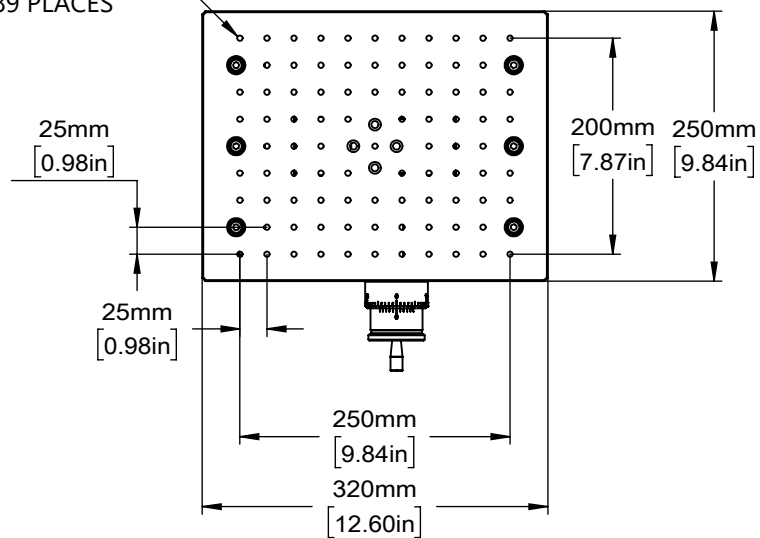

M6 MOUNTING HOLES
THROUGH 89 PLACES

DRAWING PROJECTION 		OMTOOLS	
REV	A0		
DRAWN	TODD	WEIGHT	SCALE
DATE	2021/7/13	28.0kg	1:7
FOR INFORMATION ONLY NOT FOR MANUFACTURING PURPOSES			