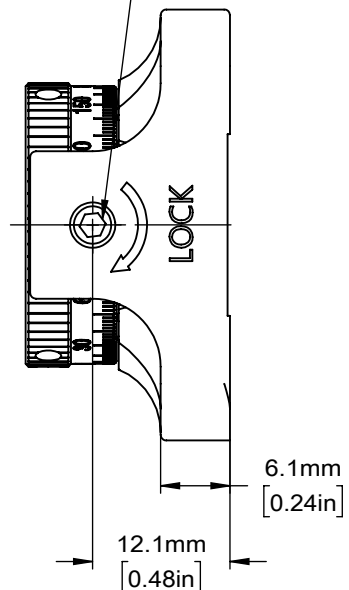

Rubber LOCKING SCREW
 2.0mm [5/64in] HEX

DRAWING PROJECTION				<h1>OMTOOLS</h1>	
REV	A0	OMXA25 手动旋转台			
DRAWN	HSY			WEIGHT	SCALE
DATE	2020/7/17	0.055kg	1.5:1		
FOR INFORMATION ONLY NOT FOR MANUFACTURING PURPOSES					