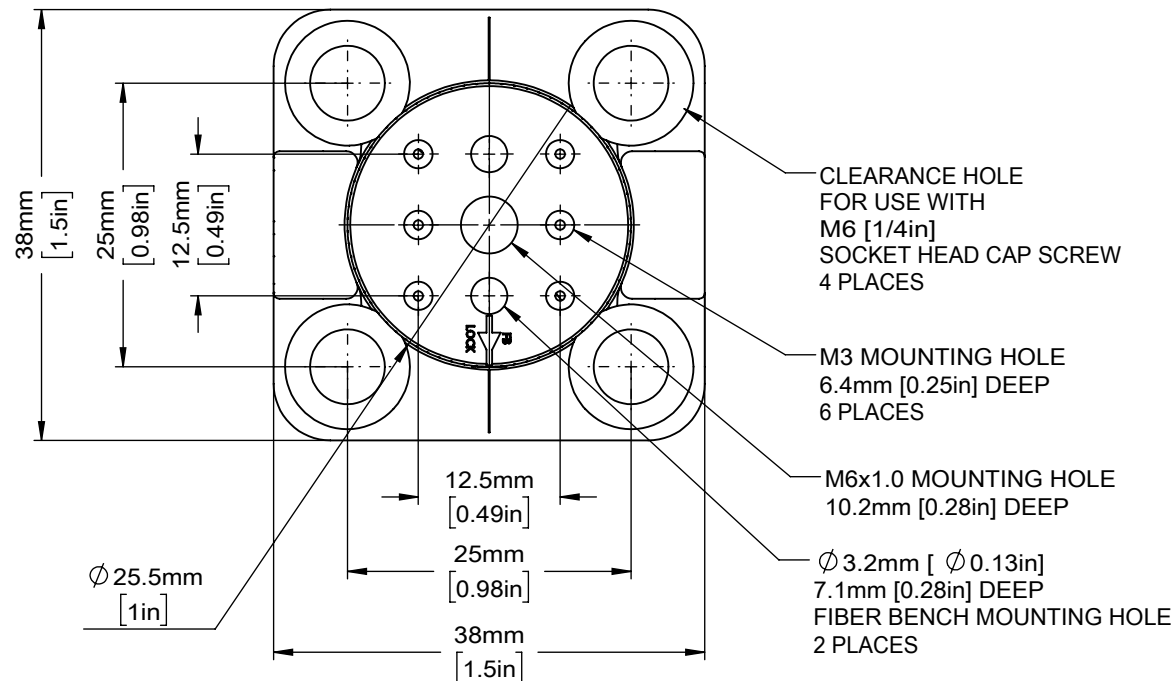

Rubber LOCKING SCREW
 2.0mm [5/64in] HEX

DRAWING PROJECTION				<h1>OMTOOLS</h1>	
REV	A0	OMXA25 手动旋转台			
DRAWN	HSY			WEIGHT	SCALE
DATE	2020/7/17	0.055kg	1.5:1		
FOR INFORMATION ONLY NOT FOR MANUFACTURING PURPOSES					