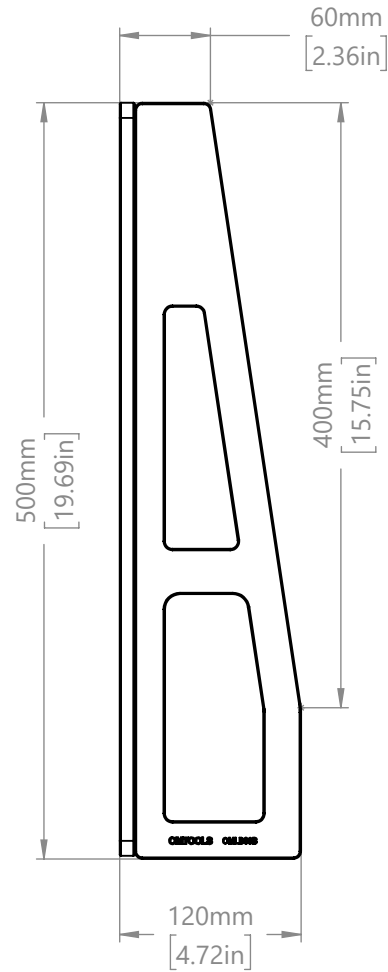

M6 MOUNTING HOLES THROUGH 18PLACES

DRAWING PROJECTION					
REV	A0	OMLB03B			
DRAWN	TODD			WEIGHT	SCALE
DATE	2021/5/20	4.93kg	1:5		
FOR INFORMATION ONLY NOT FOR MANUFACTURING PURPOSES					