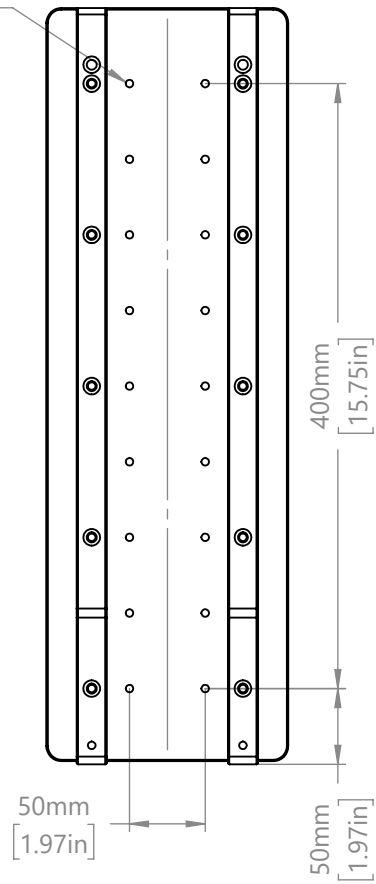

M6 MOUNTING HOLES THROUGH 18PLACES

DRAWING PROJECTION					
REV	A0	OMLB03B			
DRAWN	TODD			WEIGHT	SCALE
DATE	2021/5/20	4.93kg	1:5		
FOR INFORMATION ONLY NOT FOR MANUFACTURING PURPOSES					