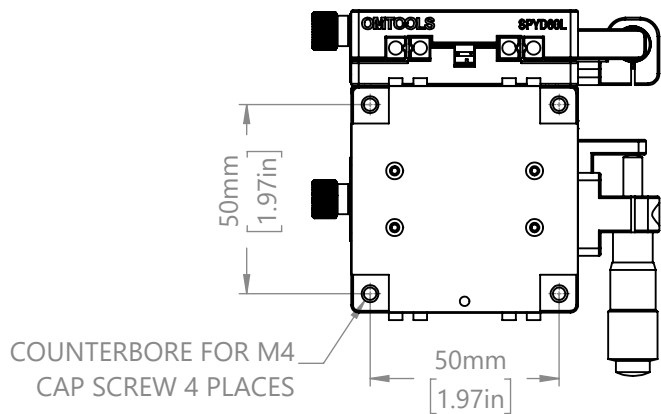

TOP VIEW

DRAWING PROJECTION 		<b>OMTOOLS</b>	
REV	A0		
DRAWN	TODD	WEIGHT	SCALE
DATE	2021/6/11	0.7kg	1:2
FOR INFORMATION ONLY NOT FOR MANUFACTURING PURPOSES			