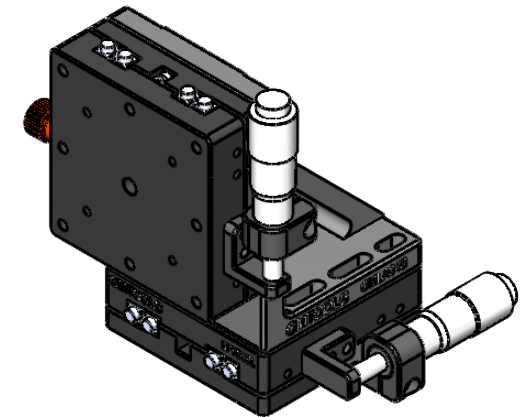

TOP VIEW

DRAWING PROJECTION 		<b>OMTOOLS</b>	
REV	A0		
DRAWN	TODD	WEIGHT	SCALE
DATE	2021/6/11	0.7kg	1:2
FOR INFORMATION ONLY NOT FOR MANUFACTURING PURPOSES			