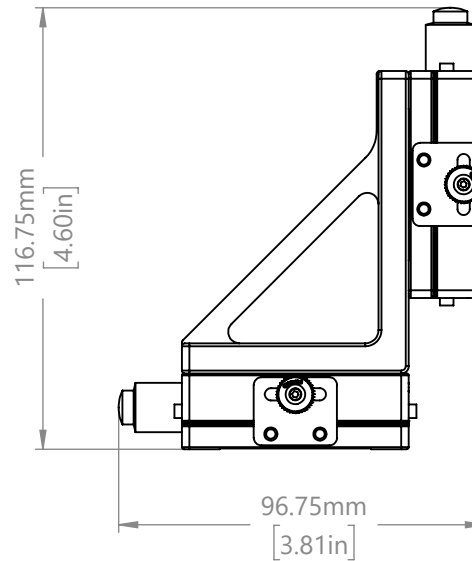

TOP VIEW

DRAWING PROJECTION 		<b>OMTOOLS</b>	
REV	A0		
DRAWN	TODD	WEIGHT	SCALE
DATE	2021/6/11	0.7kg	1:2
FOR INFORMATION ONLY NOT FOR MANUFACTURING PURPOSES			