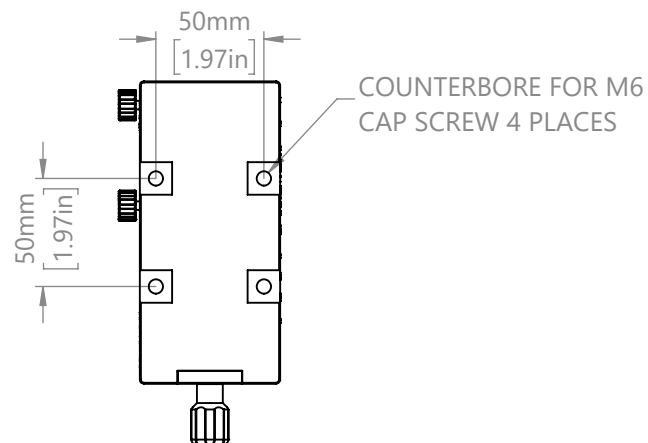

TOP VIEW

DRAWING PROJECTION 		OMTOOLS	
REV	A0		
DRAWN	TODD	WEIGHT	SCALE
DATE	2021/6/11	1.1kg	1:3.5
FOR INFORMATION ONLY NOT FOR MANUFACTURING PURPOSES			