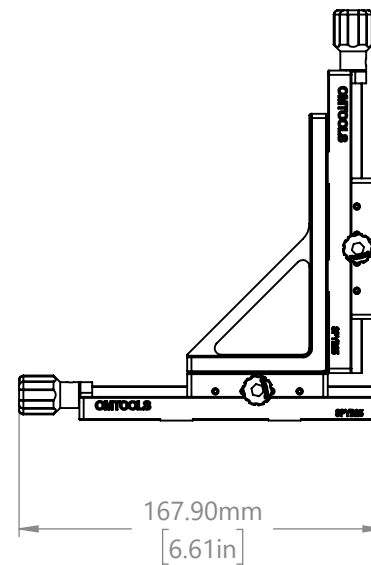

TOP VIEW

DRAWING PROJECTION 		OMTOOLS	
REV	A0		
DRAWN	TODD	WEIGHT	SCALE
DATE	2021/6/11	1.1kg	1:3.5
FOR INFORMATION ONLY NOT FOR MANUFACTURING PURPOSES			