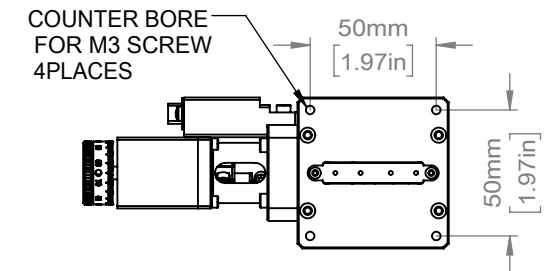

FULLY EXTENDED

FULLY RETRACTED

TOP VIEW

BOTTOM VIEW

DRAWING PROJECTION		OMTOOLS	
REV	A0		
DRAWN	HSY	WEIGHT	SCALE
DATE	2020.12.03	0.451kg	1:3
FOR INFORMATION ONLY NOT FOR MANUFACTURING PURPOSES			