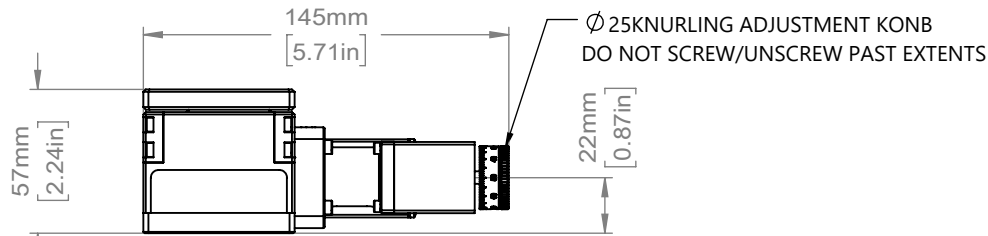

FULLY EXTENDED

FULLY RETRACTED

TOP VIEW

BOTTOM VIEW

DRAWING PROJECTION		OMTOOLS	
REV	A0		
DRAWN	HSY	WEIGHT	SCALE
DATE	2020.12.03	0.451kg	1:3
FOR INFORMATION ONLY NOT FOR MANUFACTURING PURPOSES			