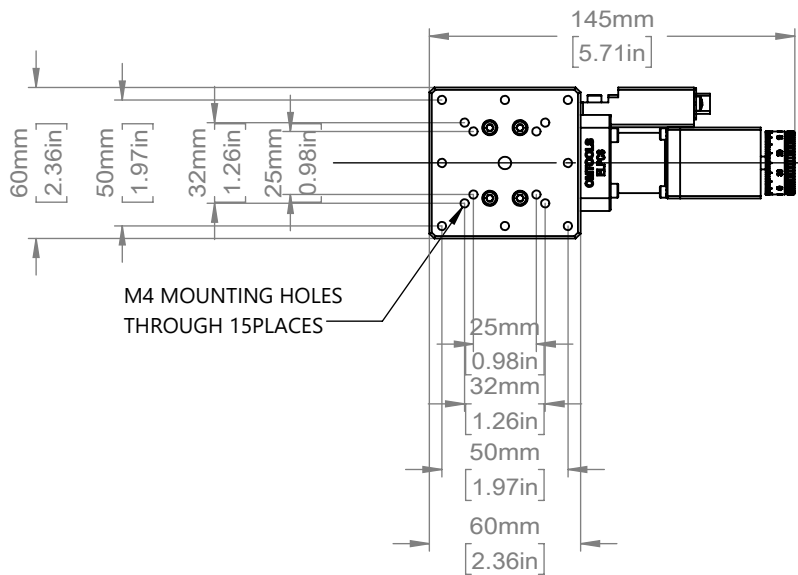

FULLY EXTENDED

FULLY RETRACTED

TOP VIEW

BOTTOM VIEW

DRAWING PROJECTION		OMTOOLS	
REV	A0		
DRAWN	HSY	WEIGHT	SCALE
DATE	2020.12.03	0.451kg	1:3
FOR INFORMATION ONLY NOT FOR MANUFACTURING PURPOSES			