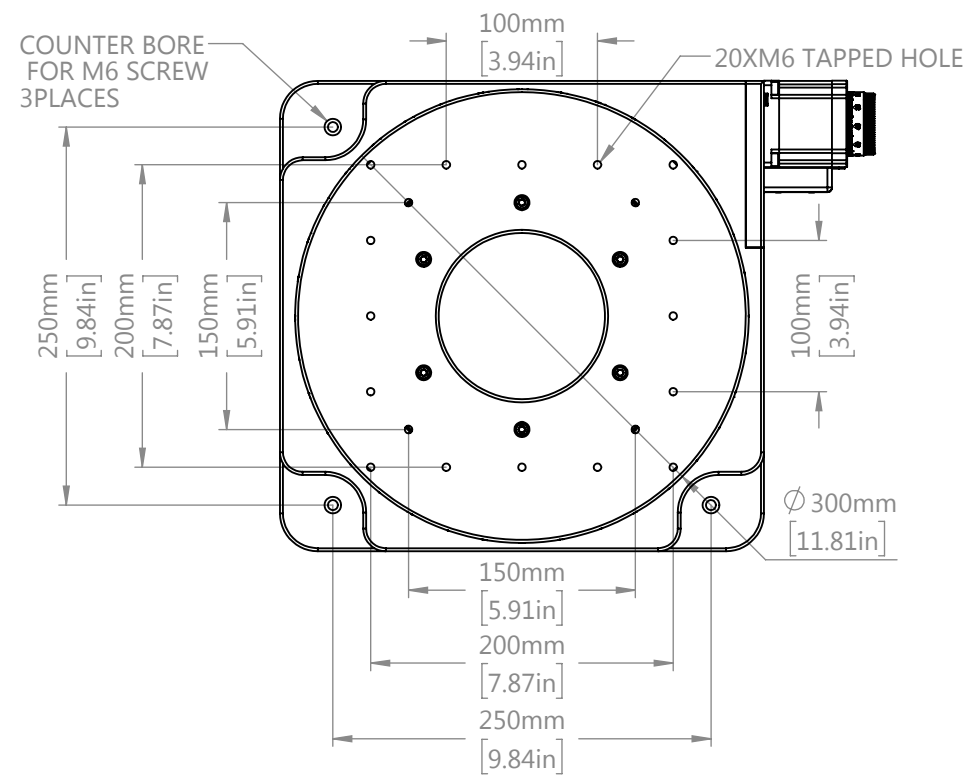

CLERA APERTURE
 \varnothing 110mm
 [4.33in]

DRAWING PROJECTION				<h1>OMTOOLS</h1>	
REV	A0	OMZT300B			
DRAWN	HSY			WEIGHT	SCALE
DATE	2021/4/13	19.76kg	1:5		
FOR INFORMATION ONLY NOT FOR MANUFACTURING PURPOSES					