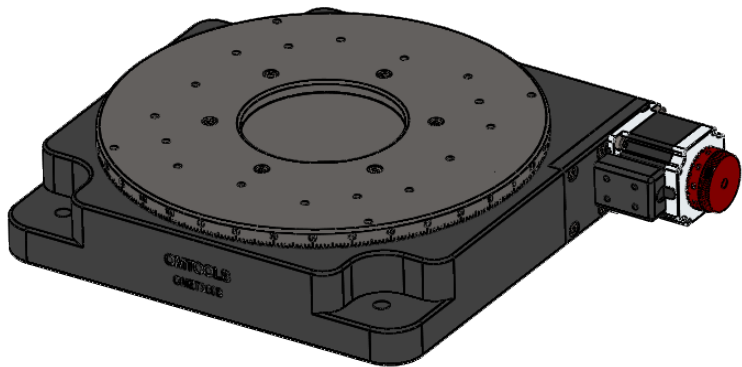

CLERA APERTURE
 \varnothing 110mm
 [4.33in]

DRAWING PROJECTION				<h1>OMTOOLS</h1>	
REV	A0	OMZT300B			
DRAWN	HSY			WEIGHT	SCALE
DATE	2021/4/13	19.76kg	1:5		
FOR INFORMATION ONLY NOT FOR MANUFACTURING PURPOSES					