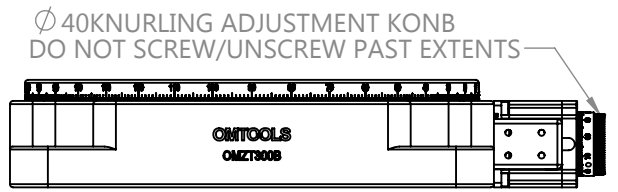

CLERA APERTURE
 \varnothing 110mm
 [4.33in]

DRAWING PROJECTION				<h1>OMTOOLS</h1>	
REV	A0	OMZT300B			
DRAWN	HSY			WEIGHT	SCALE
DATE	2021/4/13	19.76kg	1:5		
FOR INFORMATION ONLY NOT FOR MANUFACTURING PURPOSES					