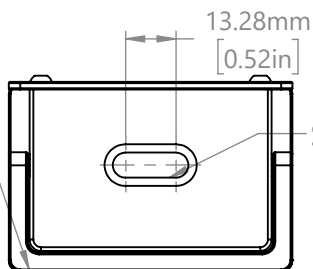

MAGNET
2 PLACES

LASER-ENGRAVED
TARGET GRIDS
AND NUMERIC

SLOT FOR M6 SCREWS

HANDLE

DRAWING PROJECTION			OMTOOLS	
REV	A0	OMGM2075		
DRAWN	TODD			
DATE	2023/7/3	WEIGHT	SCALE	
FOR INFORMATION ONLY NOT FOR MANUFACTURING PURPOSES		0.17kg	1:2	