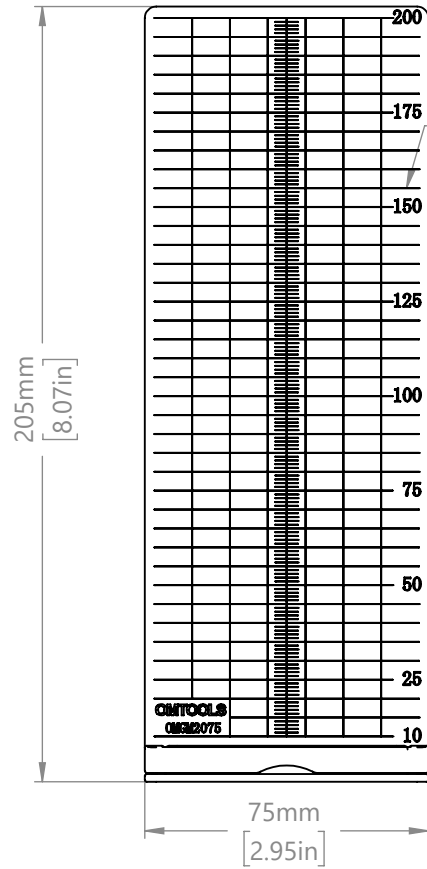

MAGNET
2 PLACES

LASER-ENGRAVED
TARGET GRIDS
AND NUMERIC

SLOT FOR M6 SCREWS

HANDLE

DRAWING PROJECTION			OMTOOLS	
REV	A0	OMGM2075		
DRAWN	TODD			
DATE	2023/7/3	WEIGHT	SCALE	
FOR INFORMATION ONLY NOT FOR MANUFACTURING PURPOSES		0.17kg	1:2	